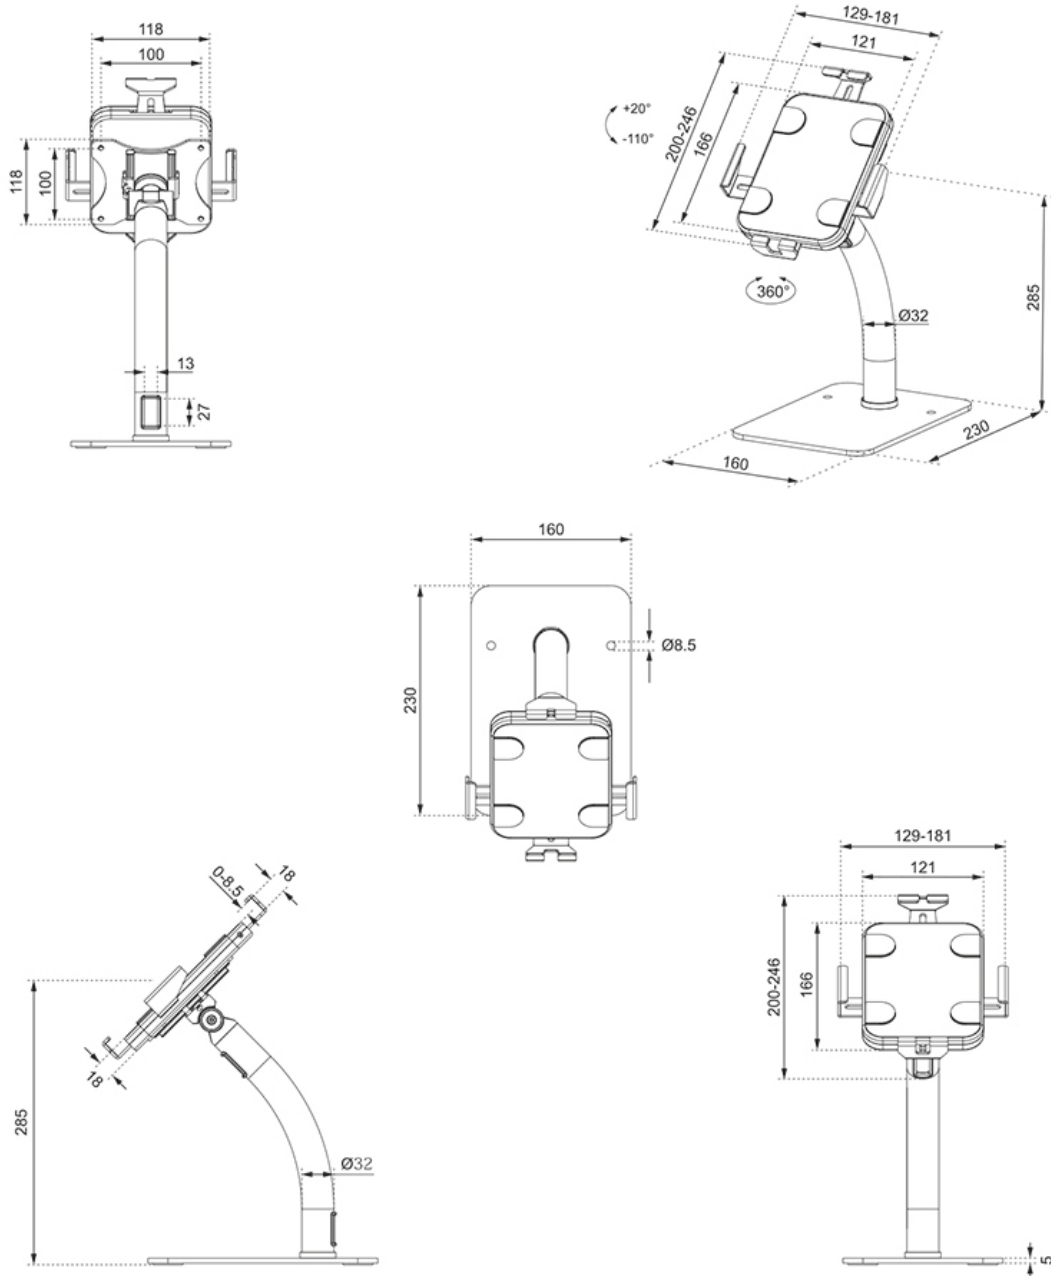

DS15-625BL1

NEOMOUNTS DS15-625BL1 TABLET STAND DESK 7.9-11" - LOCKABLE - UNIVERSAL

SPECIFICATIONS

GENERAL

Min. screen size*	7.9
Max. screen size*	11
Max. weight	1
Screens	1
Desk mount	Stand

FUNCTIE

Type	Tilt Rotate
Lockable	Lockable - Security screw included
Tilt (degrees)	+20°, -110°
Rotate (degrees)	360°
Height	41,5 cm
Width	16 cm
Depth	23 cm
Adjustment type	Manual

INFORMATION

Color	Black
Main material	Steel
Warranty	5 year

*Please note: The inch sizes stated are just an indication, combined with the weight and VESA sizes. The maximum weight and VESA size are absolute restrictions for the products and should not be exceeded.

Neomounts

Neomounts

Neomounts DS15-625BL1 Tablet stand desk - 7.9-11" - 130° tiltable - 360° rotatable - lockable (incl. security screw, excl. lock) - bolt-down - universal - black

The Neomounts DS15-625BL1 is a countertop tablet holder that can rotate 360° to easily switch between portrait and landscape orientation. Additionally, the tablet holder can be tilted +20°/-110° for comfortable viewing. Using the sliding rail at the back, the tablet can be perfectly aligned in the centre of the holder.

The tablet holder features an anti-theft lock and a bolt-down base for extra security. Anti-skid pads protect the tablet from any scratches, while the height and width adjustable clamps ensure safe and solid placement of the device. The upper part has a cut-out for the tablet's camera. Cables can be neatly routed via the internal cable management system. The DS15-625BL1 is suitable for tablets with a thickness of 0-8,5 mm.

DS15-625BL1

NEOMOUNTS DS15-625BL1 TABLET STAND DESK 7.9-11" - LOCKABLE - UNIVERSAL

Neomounts

Measuring unit: mm