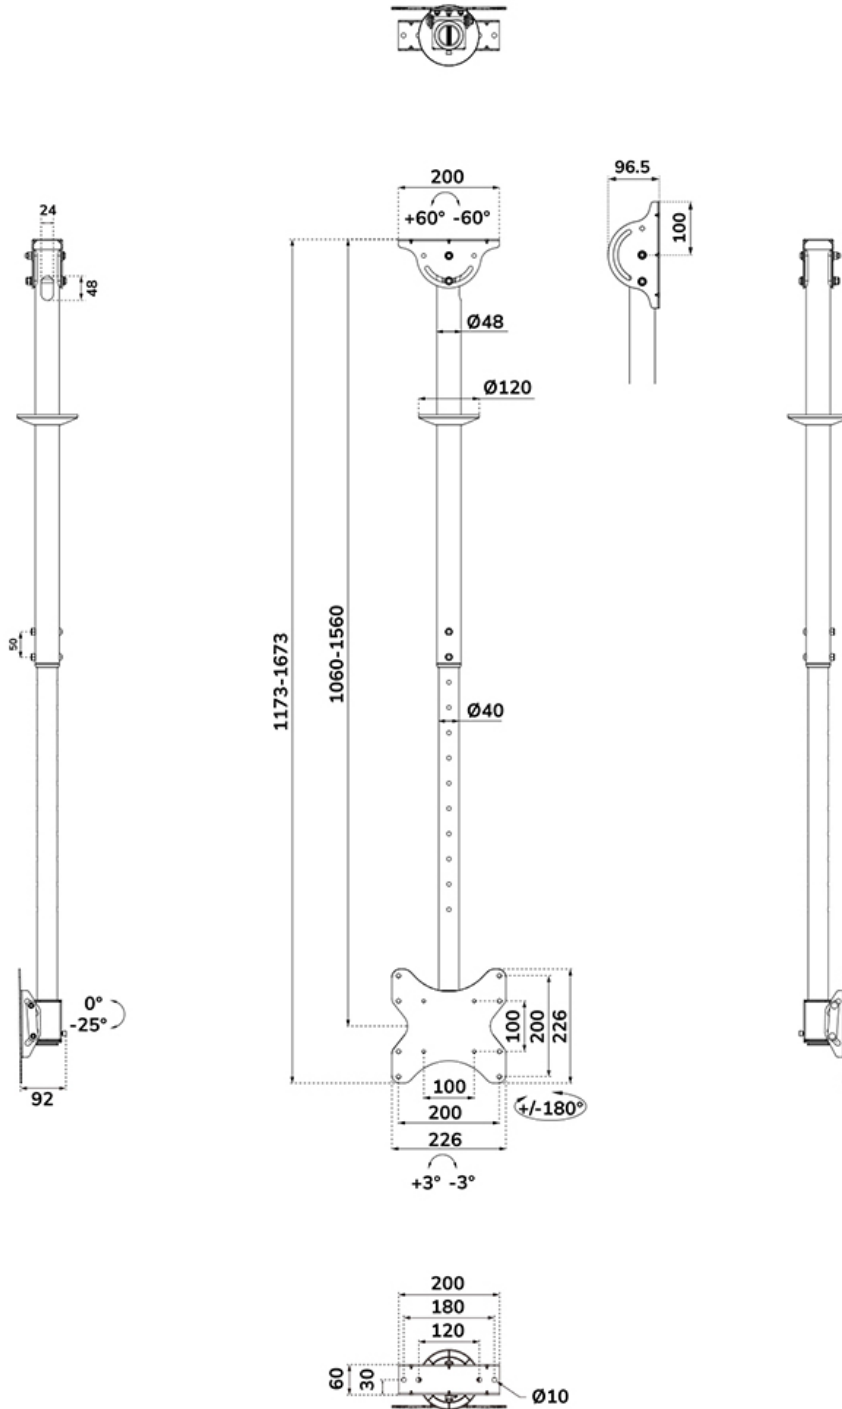

FUNCTIONALITY

Type	Full motion
Height adjustment	106-156 cm
Lockable	Not lockable
Tilt (degrees)	+0°. -25°
Swivel (degrees)	+180°. -180°
Rotate (degrees)	+3°. -3°
Height	168 cm
Width	22.6 cm
Depth	9.2 cm
Adjustment type	Manual

Neomounts

Neomounts

Neomounts CL35-340BL12 Monitor/TV mount ceiling 1 screen - 23-42" - max 50 kg - VESA 100x100-200x200 - h 106-156 cm - black

The Neomounts CL35-340BL12 is a full motion ceiling mount for flat screens up to 42". The unique tilt (25°) and swivel (360°) technology allows the mount to change to the optimal viewing angle. Level adjustment is available for the perfect installation.

The ceiling mount can be easily adjusted in height from 106 to 156 cm* and has a weight capacity of 50 kg. The CL35-340BL12 is suitable for screens that meet VESA hole pattern 100x100 to 200x200 mm. A practical cable management system conceals and routes cables from ceiling to screen. The mount features an adjustable mounting angle for sloped ceilings and comes with an additional cover for installation on suspended ceilings.

NEOMOUNTS CL35-340BL12 MONITOR/TV

Neomounts

Measuring unit: mm