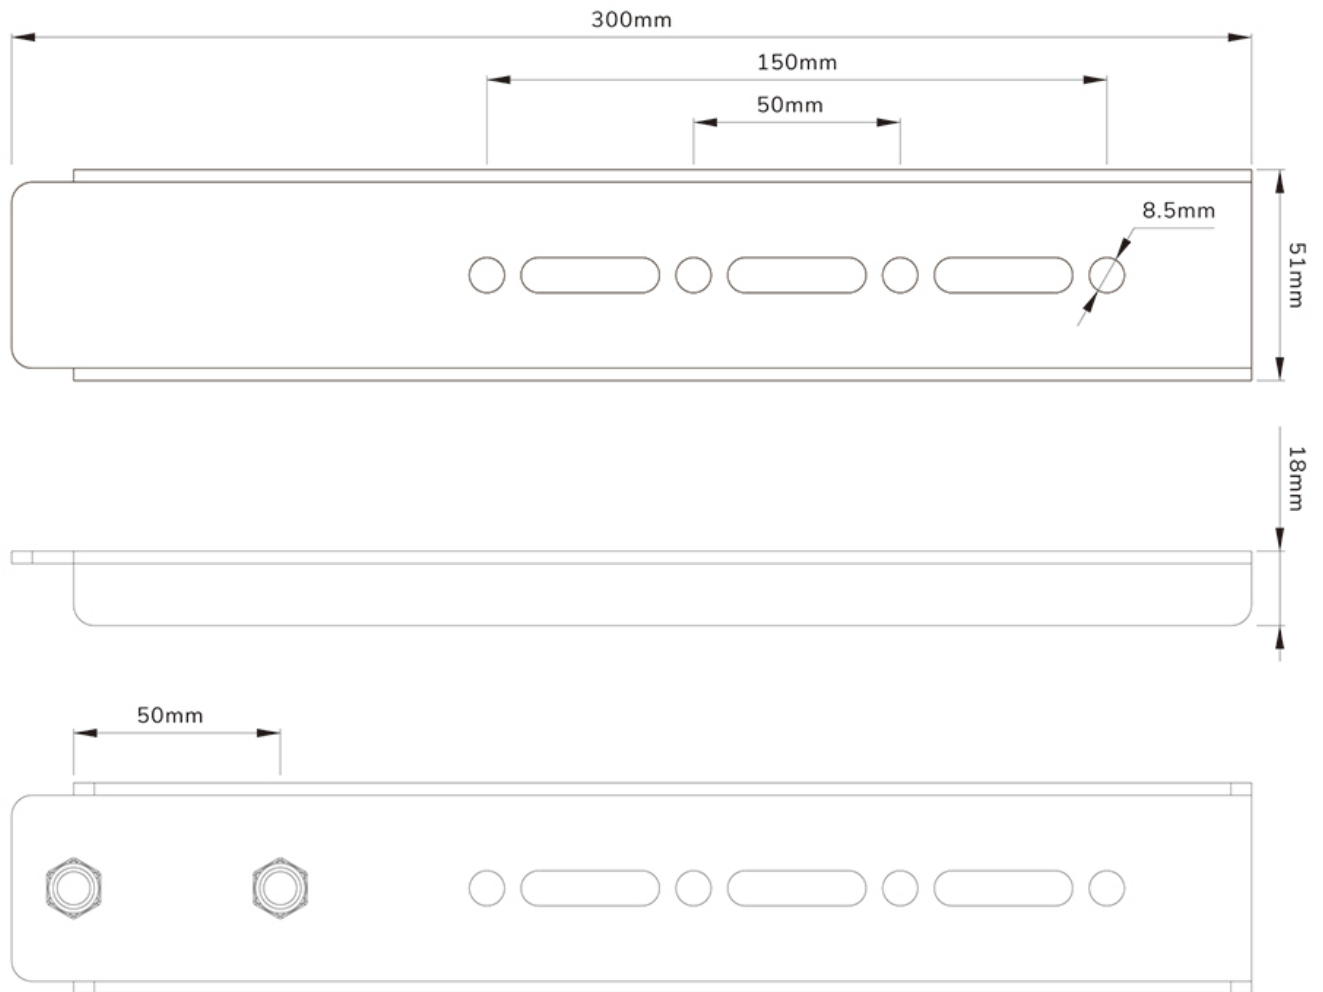

AWLS-950BL1

NEOMOUNTS AWLS-950BL1 VESA EXTENSION

Neomounts