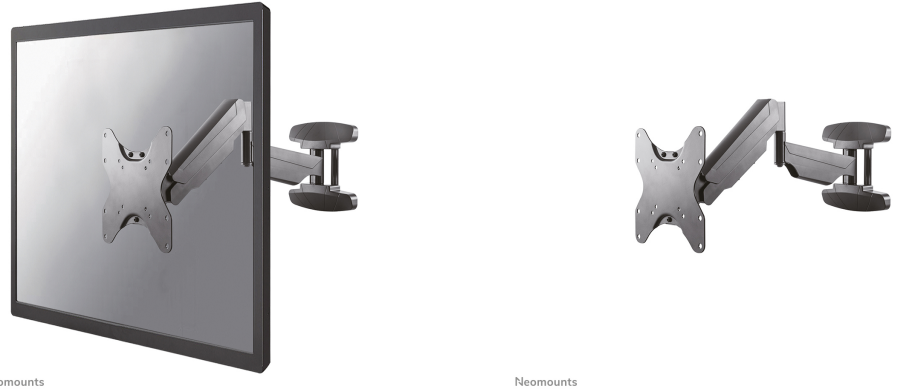

#### FUNCTIONALITY

Type	Full motion Tilt Rotate Swivel
Height adjustment	0-28,2 cm
Tilt (degrees)	+5°, -15°
Swivel (degrees)	180°
Rotate (degrees)	+3°, -3°
Height	32,7 cm
Width	22,6 cm
Depth	56,3 cm
Adjustment type	Gas spring

### Neomounts WL70-550BL12 Monitor/TV mount wall - 23-42" - 5-30 kg - VESA 75x75-200x200 - d 5,9-56,3 cm - gas spring - level adjustment - full motion - black

The Neomounts WL70-550BL12 is a full motion wall mount for flat screens up to 42" with a maximum weight capacity of 30 kg. The versatile tilt (20°) and swivel (180°) technology allows you to create the optimum viewing angle. The mount can be levelled for the perfect installation.

The WL70-550BL12 has a depth of 5,9-56,3 cm and is suitable for screens that meet VESA hole pattern 75x75 to 200x200 mm.

The mount can be easily adjusted in height using the gas spring. The cable management system allows you to route and secure any loose cables at the back of the screen. Additionally, the mount features an Easy-release VESA, that allows you to attach the TV in a wink of an eye.