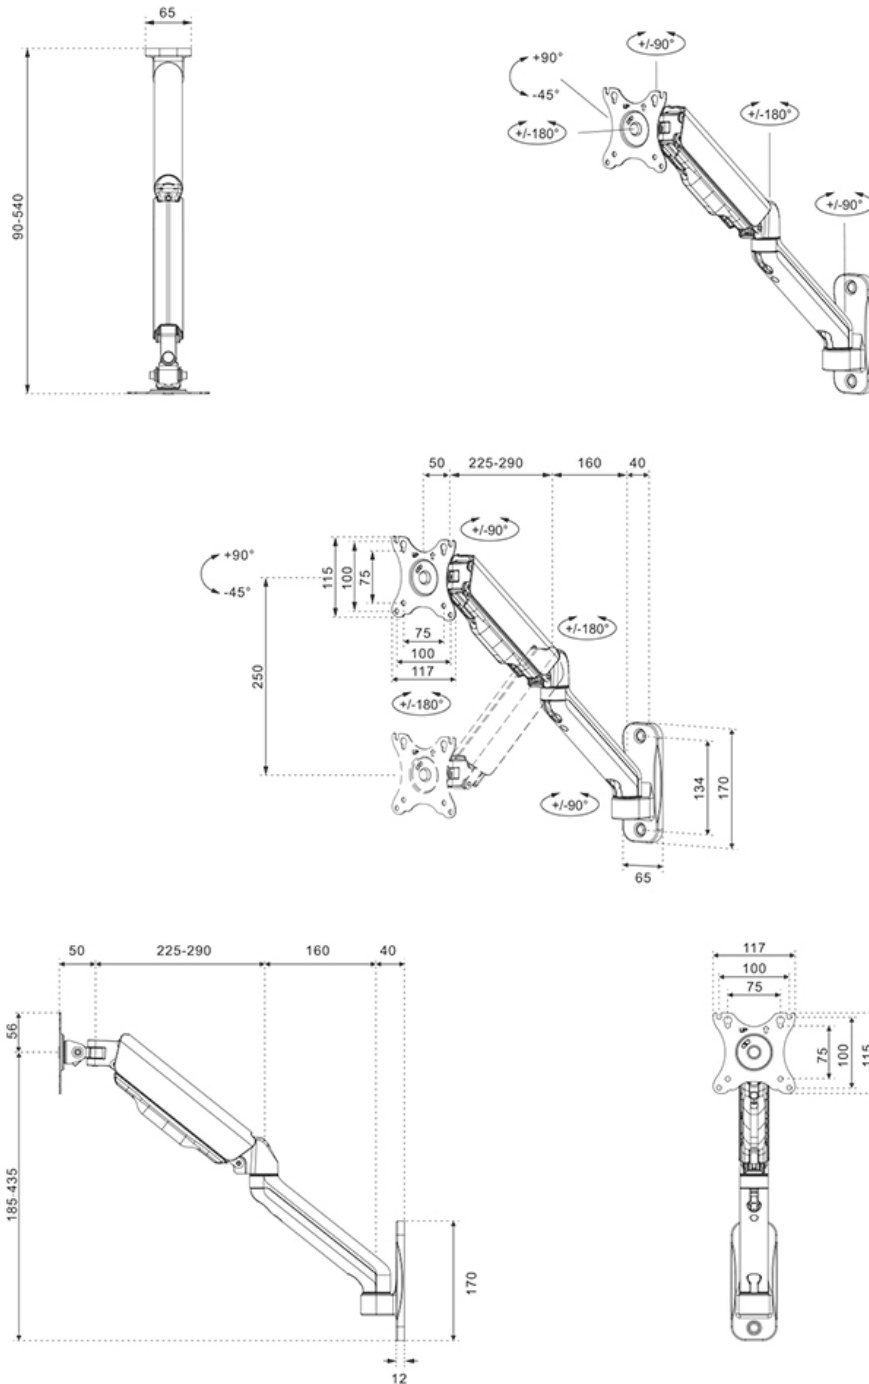

WL70-450BL11

NEOMOUNTS WL70-450BL11 MONITOR/TV

Neomounts

Measuring unit: mm