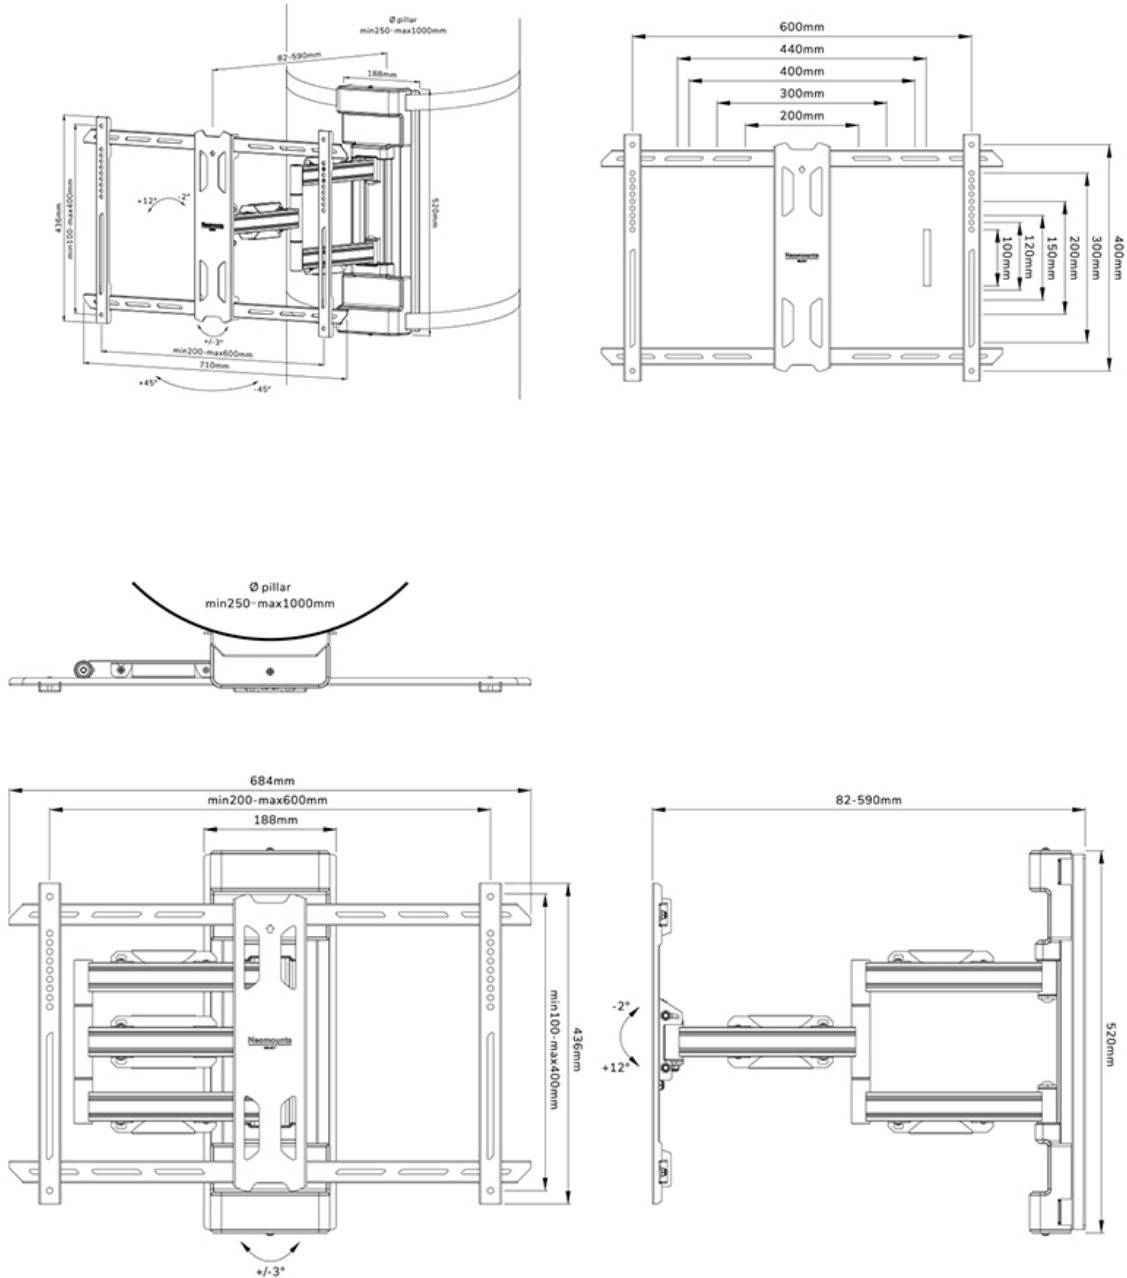

WL40S-910BL16

NEOMOUNTS WL40S-910BL16 TV PILLAR

Neomounts