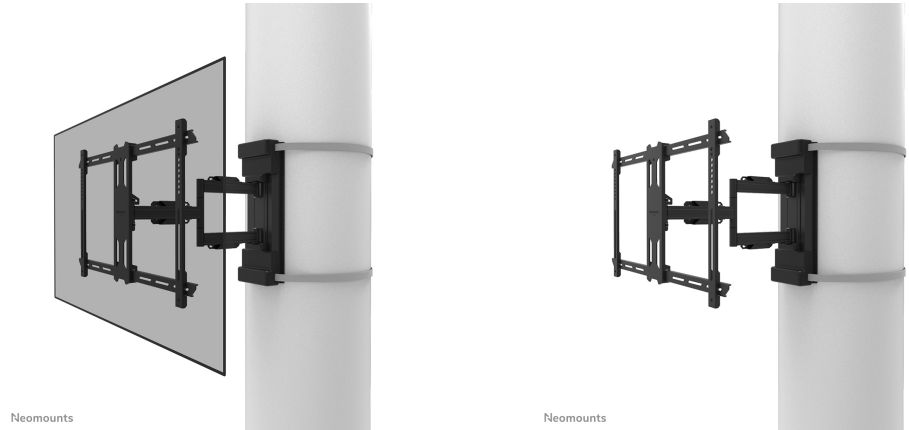

WL40S-910BL16

NEOMOUNTS WL40S-910BL16 TV PILLAR

SPECIFICATIONS

GENERAL

Min. screen size*	40 inch
Max. screen size*	70 inch
Max. weight	45 kg (per screen)
Screens	1
VESA minimum	200x100 mm
VESA maximum	600x400 mm
Distance to wall	8,2-59 cm

FUNCTIONALITY

Type	Full motion
Depth adjustment	8,2-59 cm
Lockable	Not lockable
Tilt (degrees)	+12°, -2°
Swivel (degrees)	+45°, -45°
Rotate (degrees)	+3°, -3°
Height	52 cm
Width	71 cm
Depth	59 cm
Adjustment type	Manual Micro adjustment

Neomounts WL40S-910BL16 Full motion TV pillar mount - 40-70" - max 45 kg - VESA 200x100-600x400 - suitable for Ø 25-100 cm - d 8,2-59 cm - level adjustment - black

The Neomounts WL40S-910BL16 is a full motion pillar mount for screens up to 70" with a maximum weight capacity of 45 kg. The versatile tilt (14°) and swivel (90°) technology allows you to create the optimum viewing angle. The mount is suitable for Ø25-100 cm cylinder, square and rectangular pillars. Level adjustment is available for the perfect installation.

The WL40S-910BL16 has a depth of 8,2-59 cm and is suitable for screens that meet VESA hole pattern 200x100 to 600x400 mm. The pillar mount has a strap of 350 cm.

The mount is equipped with metal cable management to secure any loose cables. The ratchet clamp ensures easy installation, as well as the separate magnetic spirit level tool that is included.