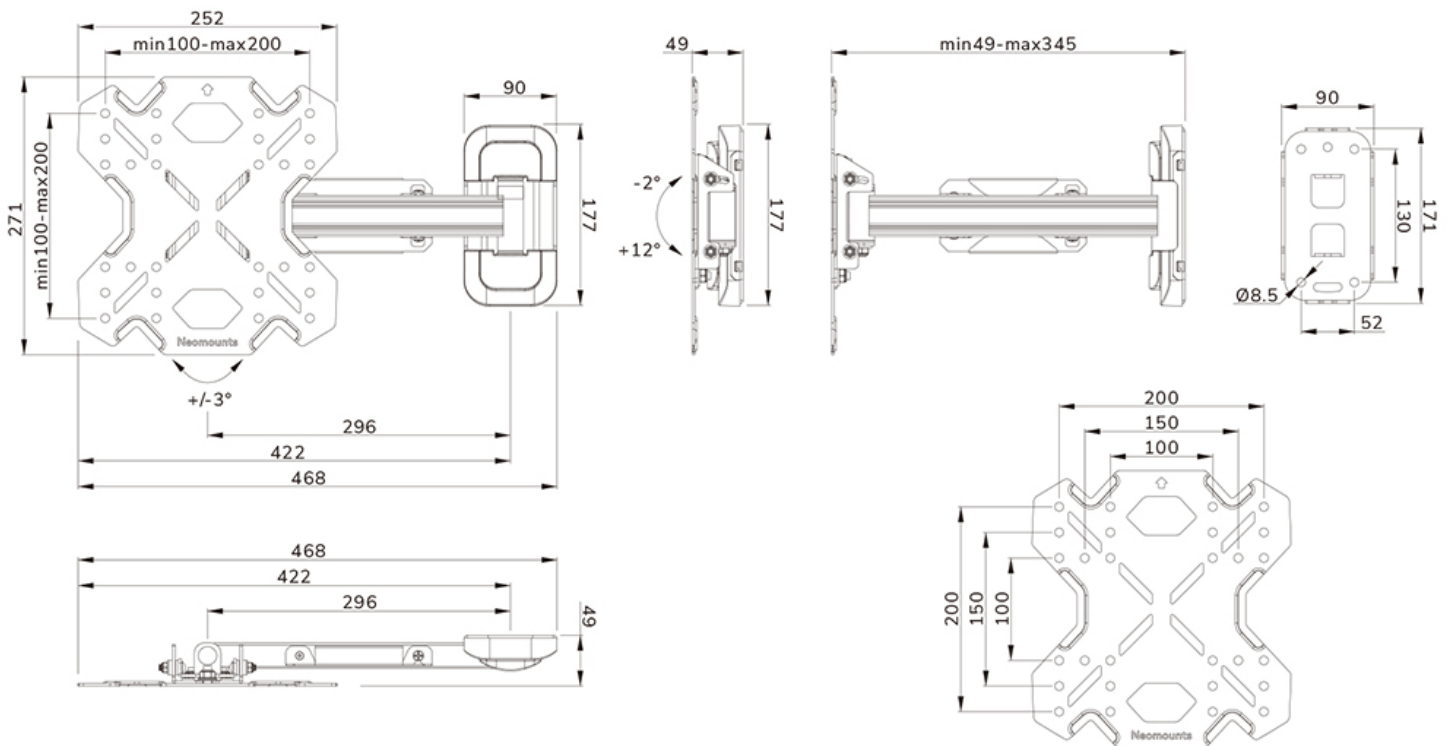

WL40S-840BL12

NEOMOUNTS WL40S-840BL12 TV MOUNT WALL

Neomounts

Measuring unit: mm