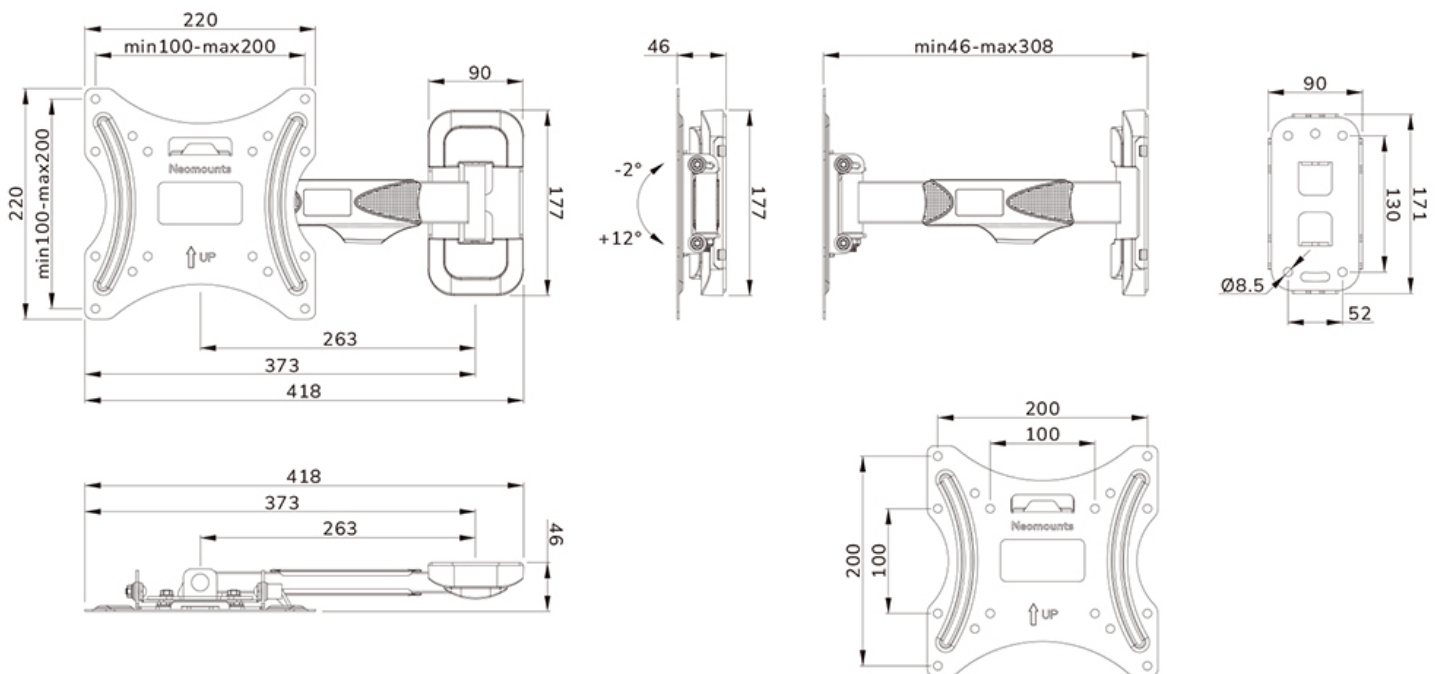

FUNCTIONALITY

Type	Full motion Tilt Swivel
Lockable	Not lockable
Tilt (degrees)	+12°, -2°
Swivel (degrees)	30°
Rotate (degrees)	+3°, -3°
Height	22 cm
Width	22 cm
Depth	4,6 cm

INFORMATION

Series	LEVEL 550
Color	Black
Main material	Steel
Warranty	5 year
EAN code	8717371448691

Neomounts LEVEL-550 WL40-540BL12 Full motion TV mount wall - 32-55" - max 35 kg - VESA 100x100-200x200 - d 4,6-30,8 cm - Easy Install-model - black

The Neomounts WL40-540BL12 LEVEL is a full motion wall mount for flat screens up to 55" with a maximum weight capacity of 35 kg. The versatile tilt (14°) and swivel (30°) technology allows you to create the optimum viewing angle. The mount can be levelled for the perfect installation.

The LEVEL-550 wall mount has a depth of 4,6-30,8 cm and is suitable for screens that meet VESA hole pattern 100x100 to 200x200 mm.

The WL40-540BL12 features a nifty Easy-release system, that allows you to attach the TV in a wink of an eye. The mount is equipped with cable management, to secure any loose cables on the back of the screen.

WL40-540BL12

NEOMOUNTS WL40-540BL12 TV MOUNT WALL

Neomounts

Measuring unit: mm