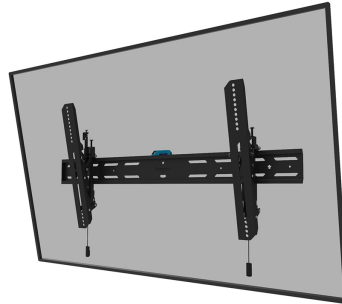

WL35S-850BL18

NEOMOUNTS WL35S-850BL18 TV MOUNT WALL

SPECIFICATIONS

GENERAL

Min. screen size*	43 inch
Max. screen size*	86 inch
Max. weight	60 kg (per screen)
Screens	1
VESA minimum	100x100 mm
VESA maximum	800x400 mm
Distance to wall	3,5 cm

FUNCTIONALITY

Type	Tilt
Height adjustment	2 cm
Lockable	Lockable - Security screw included
Tilt (degrees)	12°
Height	42,5 cm
Width	88,4 cm
Depth	3,5 cm
Adjustment type	Micro adjustment

INFORMATION

Series	LEVEL 850
Color	Black
Main material	Steel
Warranty	5 year
EAN code	8717371448899

Neomounts

Neomounts

Neomounts LEVEL-850 WL35S-850BL18 Tiltable TV mount wall - 43-86" - max 60 kg - VESA 100x100-800x400 - d 3,5 cm - level adjustment - lockable (incl. security screw, excl. lock) - Rapid Install-model incl. fixing template - black

The Neomounts WL35S-850BL18 LEVEL is a tiltable wall mount for flat screens up to 86" with a maximum weight capacity of 60 kg. Height and level adjustment is available for the perfect installation.

The LEVEL-850 wall mount has a depth of 3,5 cm and is suitable for screens that meet VESA hole pattern 100x100 to 800x400mm. It is possible to lock the wall mount using the included anti-theft screw or a padlock (not included).