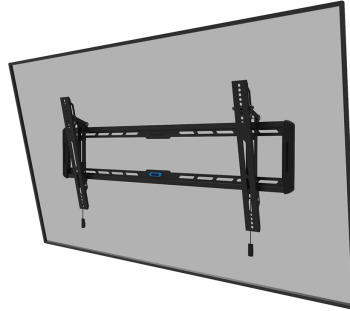

WL35-550BL18

NEOMOUNTS WL35-550BL18 TV MOUNT WALL

SPECIFICATIONS

GENERAL

Min. screen size*	43 inch
Max. screen size*	86 inch
Max. weight	60 kg (per screen)
Screens	1
VESA minimum	100x100 mm
VESA maximum	800x400 mm
Distance to wall	3,3 cm

FUNCTIONALITY

Type	Tilt
Lockable	Not lockable
Tilt (degrees)	12°
Height	42,5 cm
Width	93,5 cm
Depth	3,3 cm
Adjustment type	Manual

INFORMATION

Series	LEVEL 550
Color	Black
Main material	Steel
Warranty	5 year
EAN code	8717371448752

*Please note: The inch sizes stated are just an indication, combined with the weight and VESA sizes. The maximum weight and VESA size are absolute restrictions for the products and should not be exceeded.

Neomounts