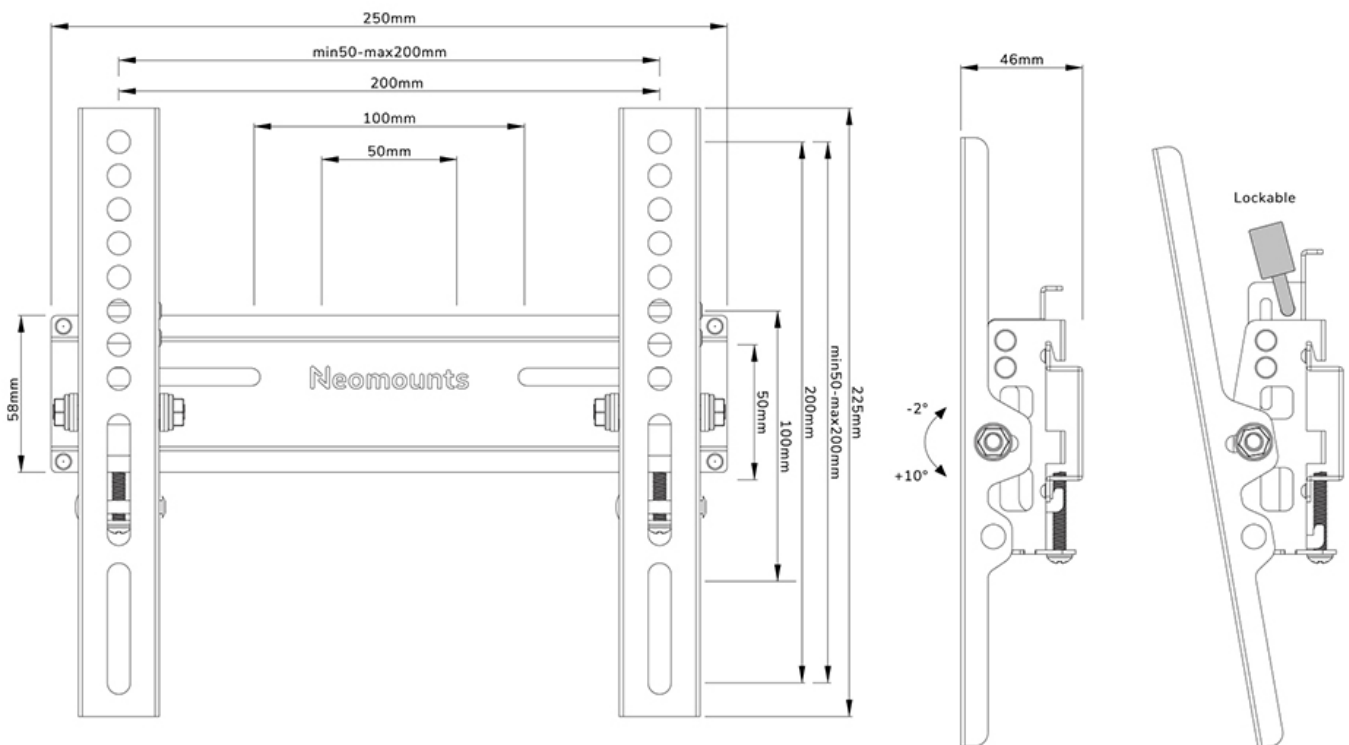

WL35-350BL12

NEOMOUNTS WL35-350BL12 TV MOUNT WALL

Neomounts