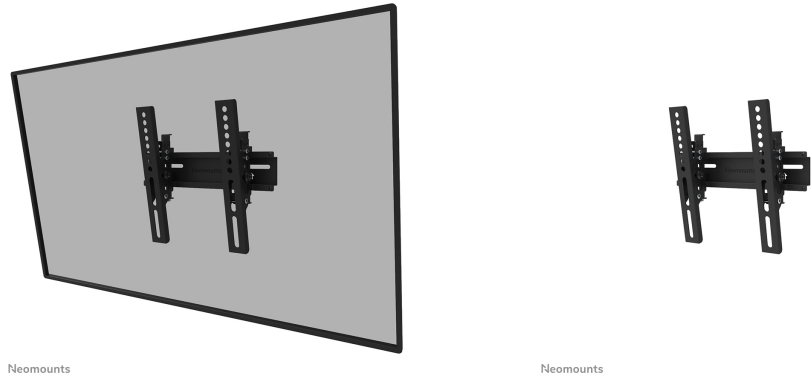

WL35-350BL12

NEOMOUNTS WL35-350BL12 TV MOUNT WALL

SPECIFICATIONS

GENERAL

Min. screen size*	24 inch
Max. screen size*	55 inch
Max. weight	25 kg (per screen)
Screens	1
VESA minimum	50x50 mm
VESA maximum	200x200 mm
Distance to wall	4,6 cm

FUNCTIONALITY

Type	Tilt
Lockable	Lockable - Padlock not included
Tilt (degrees)	+10°, -2°
Height	22,5 cm
Width	25 cm
Depth	4,6 cm

INFORMATION

Color	Black
Main material	Steel
Warranty	5 year
EAN code	8717371449636

Neomounts WL35-350BL12 Tiltable TV mount wall - 24-55" - max 25 kg - VESA 50x50-200x200 - d 4,6 cm - lockable (excl. lock) - Easy Install-model - black

The Neomounts WL35-350BL12 is a tiltable wall mount for flat screens up to 55" with a maximum weight capacity of 25 kg. The versatile tilt technology (12°), allows you to create the optimum viewing angle.

The WL30-350BL12 has a depth of 4,6 cm and is suitable for screens that meet VESA hole pattern 50x50 to 200x200 mm. It is possible to lock the individual brackets of the mount using a padlock (not included).