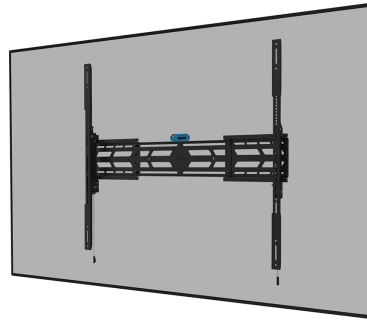

FUNCTIONALITY

Type	Fixed
Height adjustment	0-2 cm
Width adjustment	89,3-160 cm
Lockable	Lockable - Security screw included
Rotate (degrees)	+3°, -3°
Height	93,6 cm
Width	160 cm
Depth	6,7 cm
Adjustment type	Micro adjustment

Neomounts

Neomounts

Neomounts WL30S-950BL19 Fixed heavy duty wall mount - 55-110" screen - max 160 kg - VESA 100x100-1500x900 - d 6,7 cm - level adjustment - lockable (incl. security screw, excl. lock) - landscape and portrait - black

The Neomounts WL30S-950BL19 is a fixed heavy-duty wall mount for flat screens up to 110" with a maximum weight capacity of 160 kg. It is possible to install the screen in both portrait and landscape orientation. The mount features individual height adjustable brackets and level adjustment is available for the perfect installation.

The WL30S-950BL19 has a depth of 6,5 cm and is, thanks to the included vertical extension brackets, suitable for screens that meet VESA hole pattern 100x100 to 1500x900 mm. Due to the unique extendable design, the mount can be adjusted to a wide range of screens dimensions; from 55" up to 110". It is possible to lock the mount using a padlock (not included).