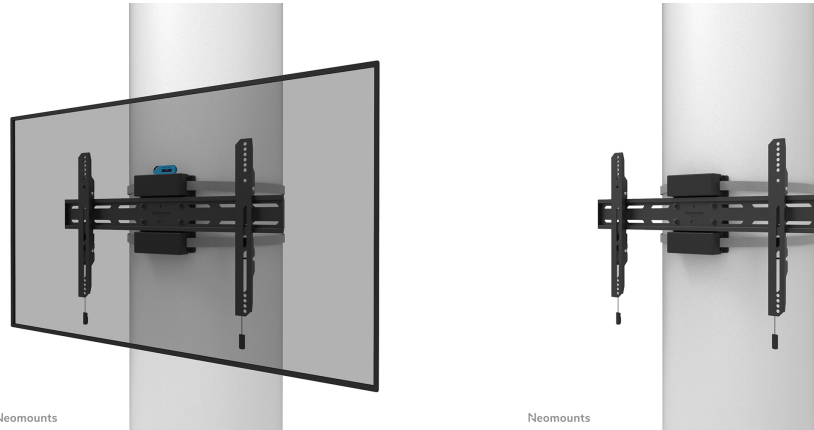

WL30S-910BL16

NEOMOUNTS WL30S-910BL16 TV PILLAR

SPECIFICATIONS

GENERAL

Min. screen size*	40 inch
Max. screen size*	75 inch
Max. weight	50 kg (per screen)
Screens	1
VESA minimum	200x100 mm
VESA maximum	600x400 mm
Distance to wall	6,7 cm

Neomounts WL30S-910BL16 Fixed TV pillar mount - 40-75" - max 50 kg - VESA 200x100-600x400 - suitable for Ø 25-100 cm - d 6,7 cm - level adjustment - lockable (incl. security screw, excl. lock) - black

The Neomounts WL30S-910BL16 is a fixed pillar mount for screens up to 75" with a maximum weight capacity of 50 kg. The mount is suitable for Ø25-100 cm cylinder, square and rectangular pillars. Individual bracket height and level adjustment are available for the perfect installation.

The WL30S-910BL16 has a depth of 6,7 cm and is suitable for screens that meet VESA hole pattern 200x100 to 600x400 mm. The pillar mount has a strap of 350 cm and can be locked if required with the anti-theft screw provided or with a padlock (not included).