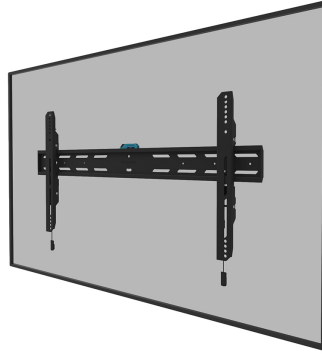

WL30S-850BL18

NEOMOUNTS WL30S-850BL18 TV MOUNT WALL

SPECIFICATIONS

GENERAL

Min. screen size*	43 inch
Max. screen size*	86 inch
Max. weight	60 kg (per screen)
Screens	1
VESA minimum	100x100 mm
VESA maximum	800x400 mm
Distance to wall	3,3 cm

FUNCTIONALITY

Type	Fixed
Height adjustment	2 cm
Lockable	Lockable - Security screw included
Height	42,5 cm
Width	88,4 cm
Depth	3,3 cm
Adjustment type	Micro adjustment

INFORMATION

Series	LEVEL 850
Color	Black
Main material	Steel
Warranty	5 year
EAN code	8717371448882

Neomounts

Neomounts

Neomounts LEVEL-850 WL30S-850BL18 Fixed TV mount wall - 43-86" - max 60 kg - VESA 100x100-800x400 - d 3,3 cm - level adjustment - lockable (incl. security screw, excl. lock) - Rapid Install-model incl. fixing template - black

The Neomounts WL30S-850BL18 LEVEL is a fixed wall mount for flat screens up to 86" with a maximum weight capacity of 60 kg. Height and level adjustment is available for the perfect installation.

The LEVEL-850 wall mount has a depth of 3,3 cm and is suitable for screens that meet VESA hole pattern 100x100 to 800x400mm. It is possible to lock the wall mount using the included anti-theft screw or a padlock (not included).