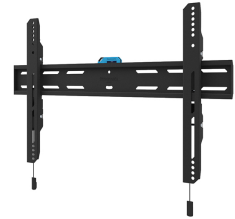

WL30S-850BL16

NEOMOUNTS WL30S-850BL16 TV MOUNT WALL

SPECIFICATIONS

GENERAL

Min. screen size*	42 inch
Max. screen size*	86 inch
Max. weight	60 kg (per screen)
Screens	1
VESA minimum	100x100 mm
VESA maximum	600x400 mm
Distance to wall	3,3 cm

FUNCTIONALITY

Type	Fixed
Height adjustment	2 cm
Lockable	Lockable - Security screw included
Height	42,5 cm
Width	68,4 cm
Depth	3,3 cm
Adjustment type	Micro adjustment

INFORMATION

Series	LEVEL 850
Color	Black
Main material	Steel
Warranty	5 year
EAN code	8717371448851

Neomounts

Neomounts

Neomounts LEVEL-850 WL30S-850BL16 Fixed TV mount wall - 42-86" - max 60 kg - VESA 100x100-600x400 - d 3,3 cm - level adjustment - lockable (incl. security screw, excl. lock) - Rapid Install-model incl. fixing template - black

The Neomounts WL30S-850BL16 LEVEL is a fixed wall mount for flat screens up to 86" with a maximum weight capacity of 60 kg. Height and level adjustment is available for the perfect installation.

The LEVEL-850 wall mount has a depth of 3,3 cm and is suitable for screens that meet VESA hole pattern 100x100 to 600x400mm. It is possible to lock the wall mount using the included anti-theft screw or a padlock (not included).