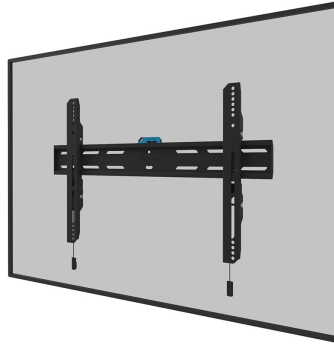

WL30S-850BL16

NEOMOUNTS WL30S-850BL16 TV MOUNT WALL

SPECIFICATIONS

GENERAL

Min. screen size*	42 inch
Max. screen size*	86 inch
Max. weight	60 kg (per screen)
Screens	1
VESA minimum	100x100 mm
VESA maximum	600x400 mm
Distance to wall	3,3 cm

FUNCTIONALITY

Type	Fixed
Height adjustment	2 cm
Lockable	Lockable - Security screw included
Height	42,5 cm
Width	68,4 cm
Depth	3,3 cm
Adjustment type	Micro adjustment

INFORMATION

Series	LEVEL 850
Color	Black
Main material	Steel
Warranty	5 year
EAN code	8717371448851

Neomounts

Neomounts

Neomounts LEVEL-850 WL30S-850BL16 Fixed TV mount wall - 42-86" - max 60 kg - VESA 100x100-600x400 - d 3,3 cm - level adjustment - lockable (incl. security screw, excl. lock) - Rapid Install-model incl. fixing template - black

The Neomounts WL30S-850BL16 LEVEL is a fixed wall mount for flat screens up to 86" with a maximum weight capacity of 60 kg. Height and level adjustment is available for the perfect installation.

The LEVEL-850 wall mount has a depth of 3,3 cm and is suitable for screens that meet VESA hole pattern 100x100 to 600x400mm. It is possible to lock the wall mount using the included anti-theft screw or a padlock (not included).