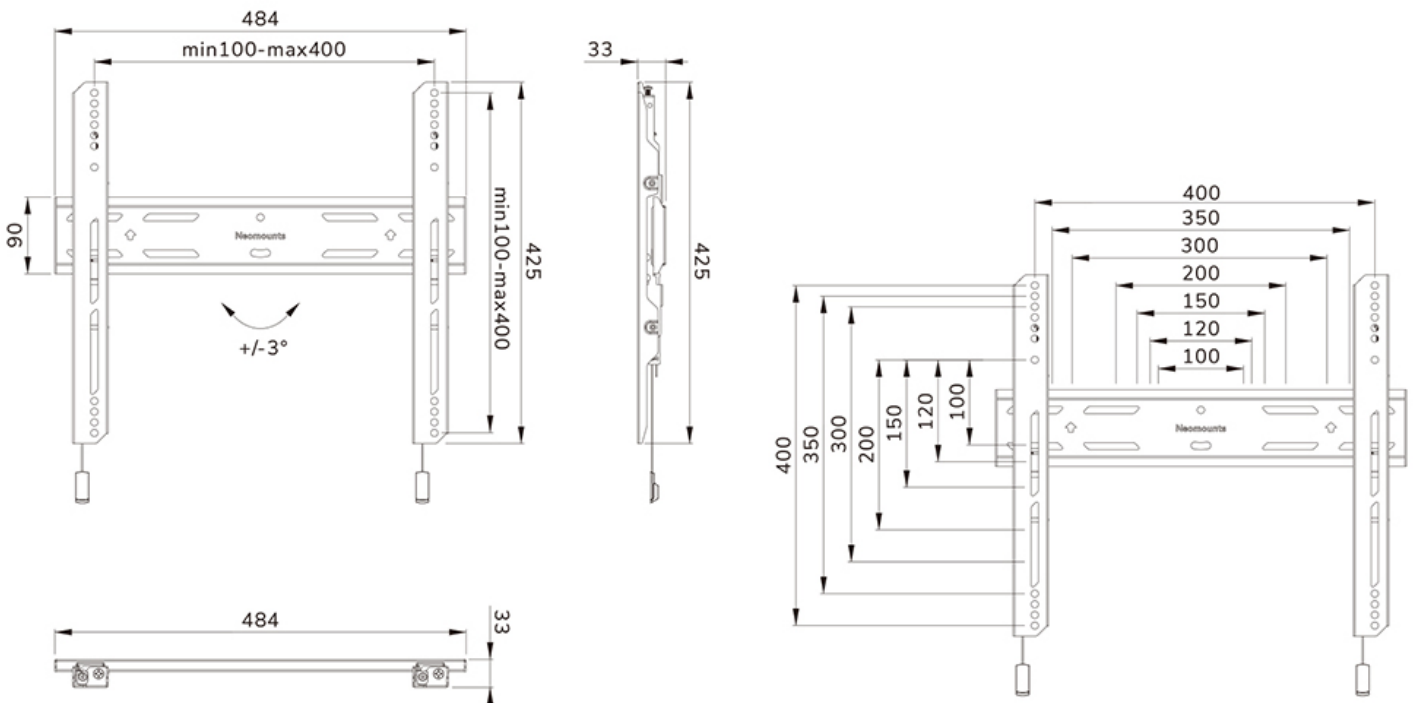

FUNCTIONALITY

Type	Fixed
Height adjustment	2 cm
Lockable	Lockable - Security screw included
Height	42,5 cm
Width	48,4 cm
Depth	3,3 cm
Adjustment type	Micro adjustment

INFORMATION

Series	LEVEL 850
Color	Black
Main material	Steel
Warranty	5 year
EAN code	8717371448813

Neomounts

Neomounts

Neomounts LEVEL-850 WL30S-850BL14 Fixed TV mount wall - 32-75" - max 50 kg - VESA 100x100-400x400 - d 3,3 cm - level adjustment - lockable (incl. security screw, excl. lock) - Rapid Install-model incl. fixing template - black

The Neomounts WL30S-850BL14 LEVEL is a fixed wall mount for flat screens up to 75" with a maximum weight capacity of 50 kg. Height and level adjustment is available for the perfect installation.

The LEVEL-850 wall mount has a depth of 3,3 cm and is suitable for screens that meet VESA hole pattern 100x100 to 400x400mm. It is possible to lock the wall mount using the included anti-theft screw or a padlock (not included).

WL30S-850BL14

NEOMOUNTS WL30S-850BL14 TV MOUNT WALL

Neomounts

Measuring unit: mm