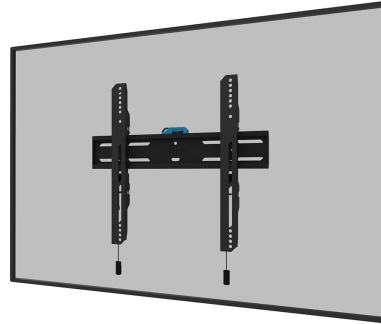

WL30S-850BL14

NEOMOUNTS WL30S-850BL14 TV MOUNT WALL

SPECIFICATIONS

GENERAL

Min. screen size*	32 inch
Max. screen size*	75 inch
Max. weight	50 kg (per screen)
Screens	1
VESA minimum	100x100 mm
VESA maximum	400x400 mm
Distance to wall	3,3 cm

FUNCTIONALITY

Type	Fixed
Height adjustment	2 cm
Lockable	Lockable - Security screw included
Height	42,5 cm
Width	48,4 cm
Depth	3,3 cm
Adjustment type	Micro adjustment

INFORMATION

Series	LEVEL 850
Color	Black
Main material	Steel
Warranty	5 year
EAN code	8717371448813

Neomounts

Neomounts

Neomounts LEVEL-850 WL30S-850BL14 Fixed TV mount wall - 32-75" - max 50 kg - VESA 100x100-400x400 - d 3,3 cm - level adjustment - lockable (incl. security screw, excl. lock) - Rapid Install-model incl. fixing template - black

The Neomounts WL30S-850BL14 LEVEL is a fixed wall mount for flat screens up to 75" with a maximum weight capacity of 50 kg. Height and level adjustment is available for the perfect installation.

The LEVEL-850 wall mount has a depth of 3,3 cm and is suitable for screens that meet VESA hole pattern 100x100 to 400x400mm. It is possible to lock the wall mount using the included anti-theft screw or a padlock (not included).