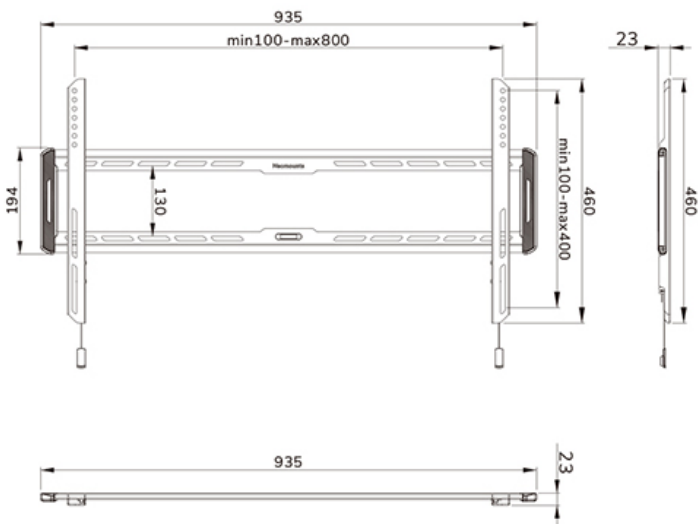

FUNCTIONALITY

Type	Fixed
Lockable	Not lockable
Height	46 cm
Width	93,5 cm
Depth	2,3 cm

INFORMATION

Series	LEVEL 550
Color	Black
Main material	Steel
Warranty	5 year
EAN code	8717371448660

*Please note: The inch sizes stated are just an indication, combined with the weight and VESA sizes. The maximum weight and VESA size are absolute restrictions for the products and should not be exceeded.

Neomounts

Neomounts

Neomounts LEVEL-550 WL30-550BL18 Ultra-flat TV mount wall - 43-86" - max 60 kg - VESA 100x100-800x400 - d 2,3 cm - Easy Install-model - black

The Neomounts WL30-550BL18 LEVEL is a fixed wall mount for flat screens up to 86" with a maximum weight capacity of 60 kg.

The LEVEL-550 wall mount is ultra-flat with a depth of 2,3 cm and is suitable for screens that meet VESA hole pattern 100x100 to 800x400mm.

The WL30-550BL18 features a nifty magnetic pull & release system, that allows you to attach the TV in a wink of an eye and secure the TV in safe and solid manner. Afterwards, the pull & release straps can be easily hidden behind the screen by clicking the magnet to the mount. The integrated spirit level assures easy installation of the mount.

WL30-550BL18

NEOMOUNTS WL30-550BL18 TV MOUNT WALL

Neomounts

Measuring unit: mm