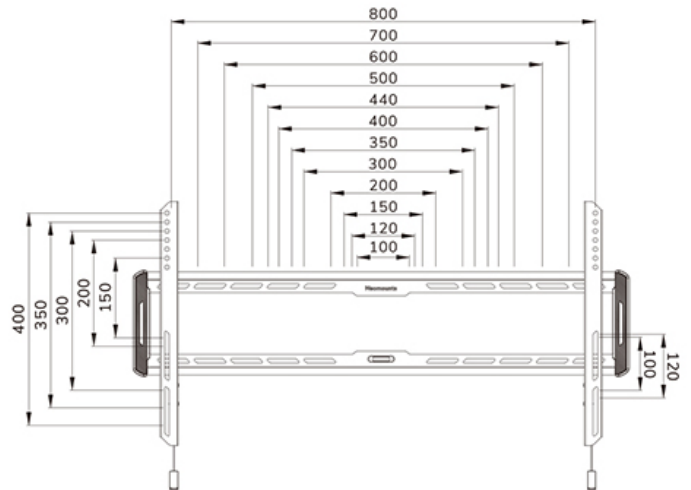

FUNCTIONALITY

Type	Fixed
Lockable	Not lockable
Height	46 cm
Width	93,5 cm
Depth	2,3 cm

INFORMATION

Series	LEVEL 550
Color	Black
Main material	Steel
Warranty	5 year
EAN code	8717371448660

*Please note: The inch sizes stated are just an indication, combined with the weight and VESA sizes. The maximum weight and VESA size are absolute restrictions for the products and should not be exceeded.

Neomounts

Neomounts

Neomounts LEVEL-550 WL30-550BL18 Ultra-flat TV mount wall - 43-86" - max 60 kg - VESA 100x100-800x400 - d 2,3 cm - Easy Install-model - black

The Neomounts WL30-550BL18 LEVEL is a fixed wall mount for flat screens up to 86" with a maximum weight capacity of 60 kg.

The LEVEL-550 wall mount is ultra-flat with a depth of 2,3 cm and is suitable for screens that meet VESA hole pattern 100x100 to 800x400mm.

The WL30-550BL18 features a nifty magnetic pull & release system, that allows you to attach the TV in a wink of an eye and secure the TV in safe and solid manner. Afterwards, the pull & release straps can be easily hidden behind the screen by clicking the magnet to the mount. The integrated spirit level assures easy installation of the mount.

WL30-550BL18

NEOMOUNTS WL30-550BL18 TV MOUNT WALL

Neomounts

Measuring unit: mm