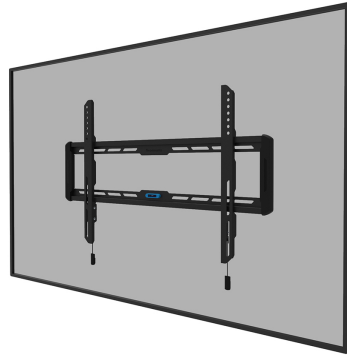

WL30-550BL16

NEOMOUNTS WL30-550BL16 TV MOUNT WALL

SPECIFICATIONS

GENERAL

Min. screen size*	42 inch
Max. screen size*	86 inch
Max. weight	60 kg (per screen)
Screens	1
VESA minimum	100x100 mm
VESA maximum	600x400 mm
Distance to wall	2,3 cm

FUNCTIONALITY

Type	Fixed
Lockable	Not lockable
Height	46 cm
Width	73,5 cm
Depth	2,3 cm

INFORMATION

Series	LEVEL 550
Color	Black
Main material	Steel
Warranty	5 year
EAN code	8717371448653

*Please note: The inch sizes stated are just an indication, combined with the weight and VESA sizes. The maximum weight and VESA size are absolute restrictions for the products and should not be exceeded.

Neomounts

Neomounts

Neomounts LEVEL-550 WL30-550BL16 Ultra-flat TV mount wall - 42-86" - max 60 kg - VESA 100x100-600x400 - d 2,3 cm - Easy Install-model - black

The Neomounts WL30-550BL16 LEVEL is a fixed wall mount for flat screens up to 86" with a maximum weight capacity of 60 kg.

The LEVEL-550 wall mount is ultra-flat with a depth of 2,3 cm and is suitable for screens that meet VESA hole pattern 100x100 to 600x400mm.

The WL30-550BL16 features a nifty magnetic pull & release system, that allows you to attach the TV in a wink of an eye and secure the TV in safe and solid manner. Afterwards, the pull & release straps can be easily hidden behind the screen by clicking the magnet to the mount. The integrated spirit level assures easy installation of the mount.