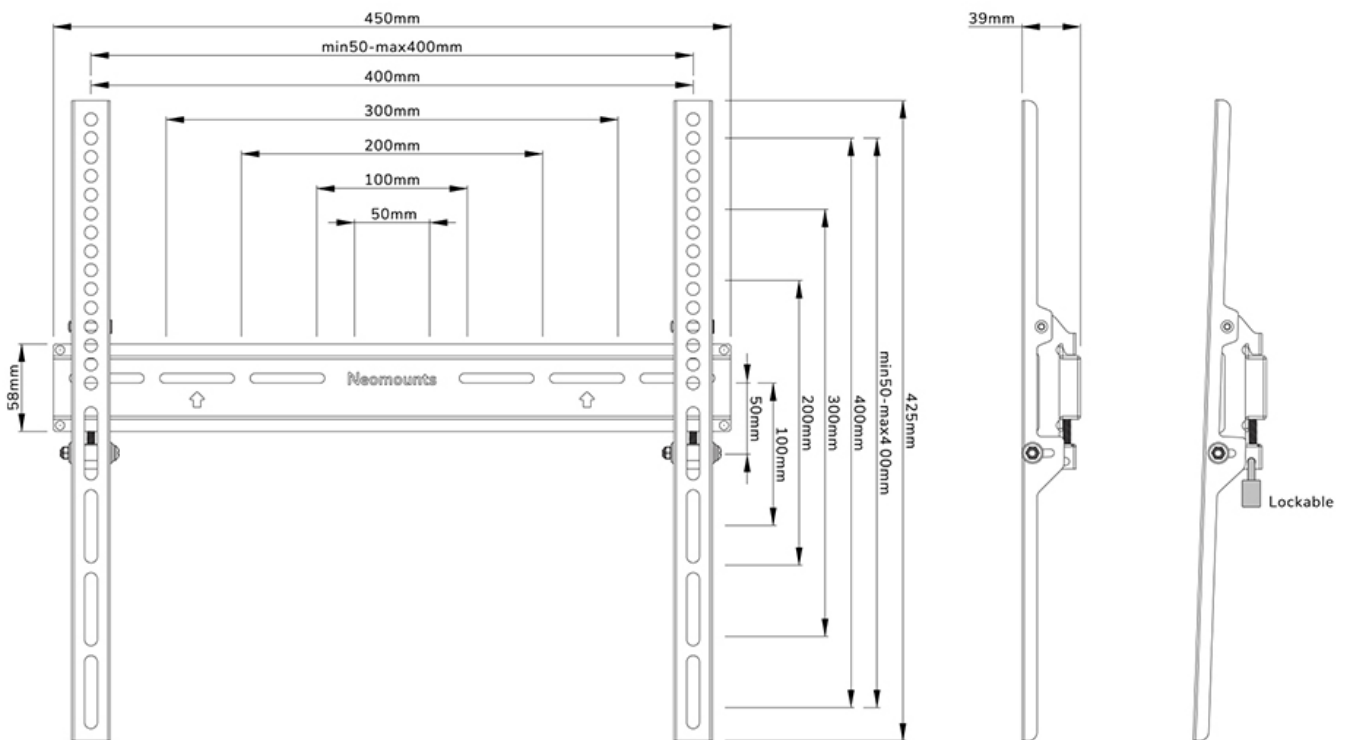

WL30-350BL14

NEOMOUNTS WL30-350BL14 TV MOUNT WALL

Neomounts