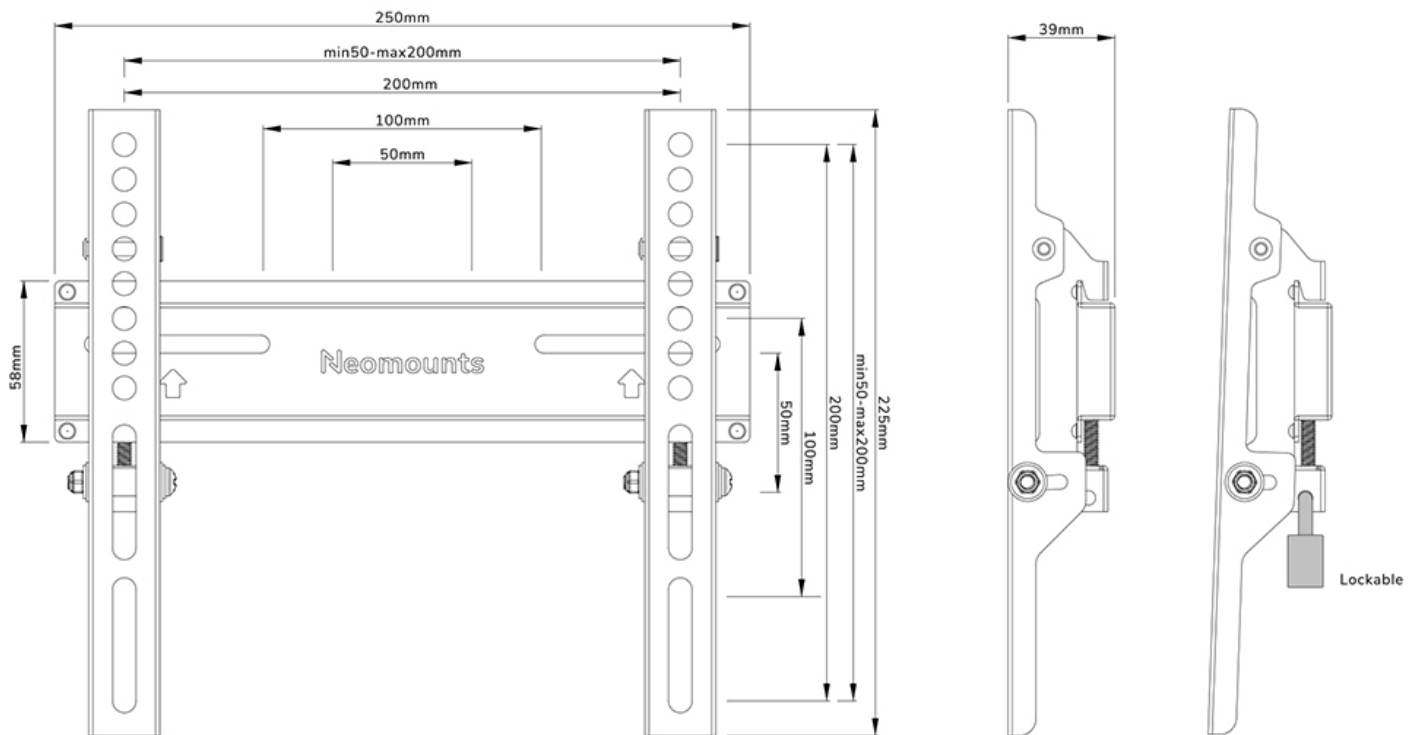

WL30-350BL12

NEOMOUNTS WL30-350BL12 TV MOUNT WALL

Neomounts