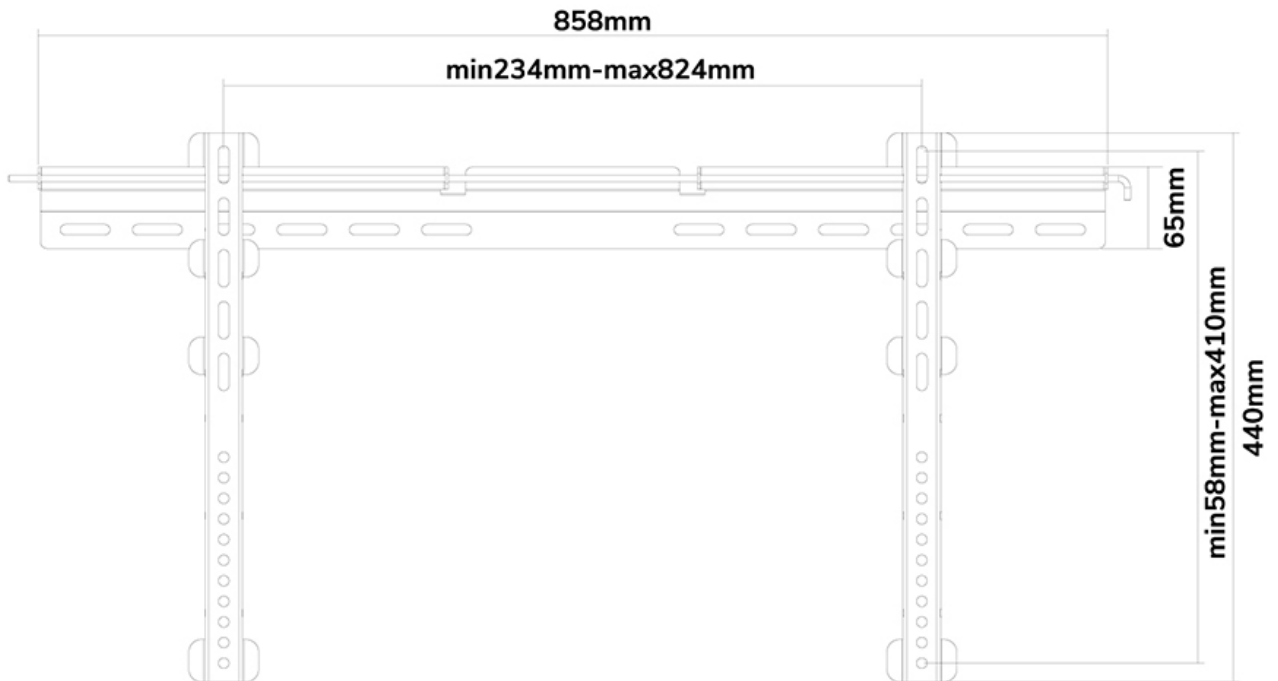

PLASMA-W065

NEOMOUNTS TV WALL MOUNT

Neomounts