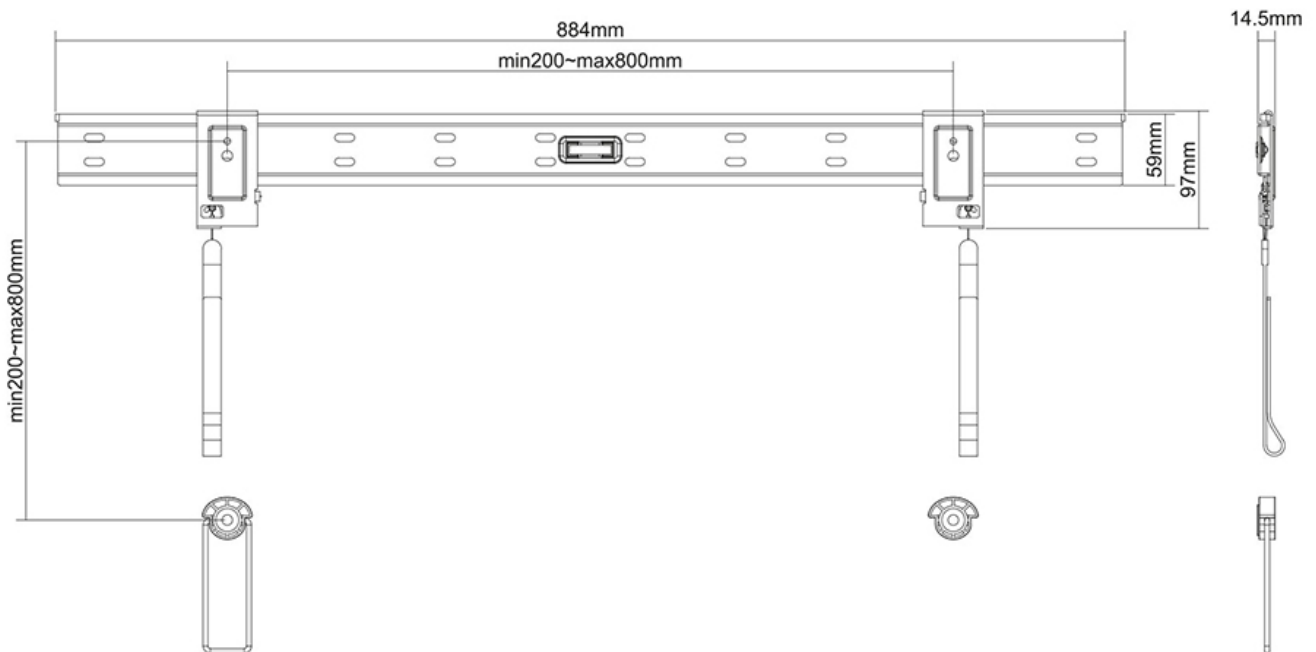

PLASMA-W880

NEOMOUNTS BY NEWSTAR TV WALL MOUNT

Neomounts