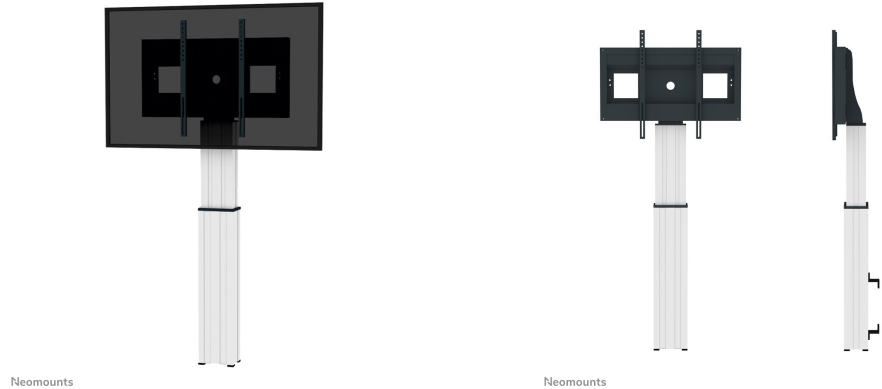

#### FUNCTIONALITY

Type	Fixed
Height adjustment	119-169 cm
Width adjustment	89 cm
Lockable	Lockable - Padlock not included
Adjustment type	Motorised

### Neomounts PLASMA-W2500SILVER TV floor stand - 42-100" - wall - max 150 kg - motorised h 119-169 cm - VESA 300x200-800x600 - lockable (excl. lock) - silver

With the Neomounts PLASMA-W2500SILVER automatic height adjustable floor stand you place a large format flat screen on the floor and anchor it to the wall with the included wall mounts (7 cm distance). Get optimal positioning for both standing and seated audiences, in any application, in any part of your location. Perfect to use in a class room, boardroom, presentation room or public entrance.

The PLASMA-W2500SILVER is suited for screens between 42-100" and has a load capacity of 150 kg. The mount is suitable for screens with a VESA hole pattern of 300x200 to 800x600 mm.

The mobile electric floor lift is automatically height adjustable over a height of 50 cm with a remote control. From the floor to the center the distance of the screen is variable from 119-169 cm. The position can be perfectly leveled with four adjustable feet under the central column.

Behind the screen is a 6 cm deep space available to mount a media player or mini-computer. Cables can be guided at the back of the mount. The Neomounts PLASMA-W2500SILVER comes in a RAL 9006 color and all installation material is included with the product. Warranty: 5 year.