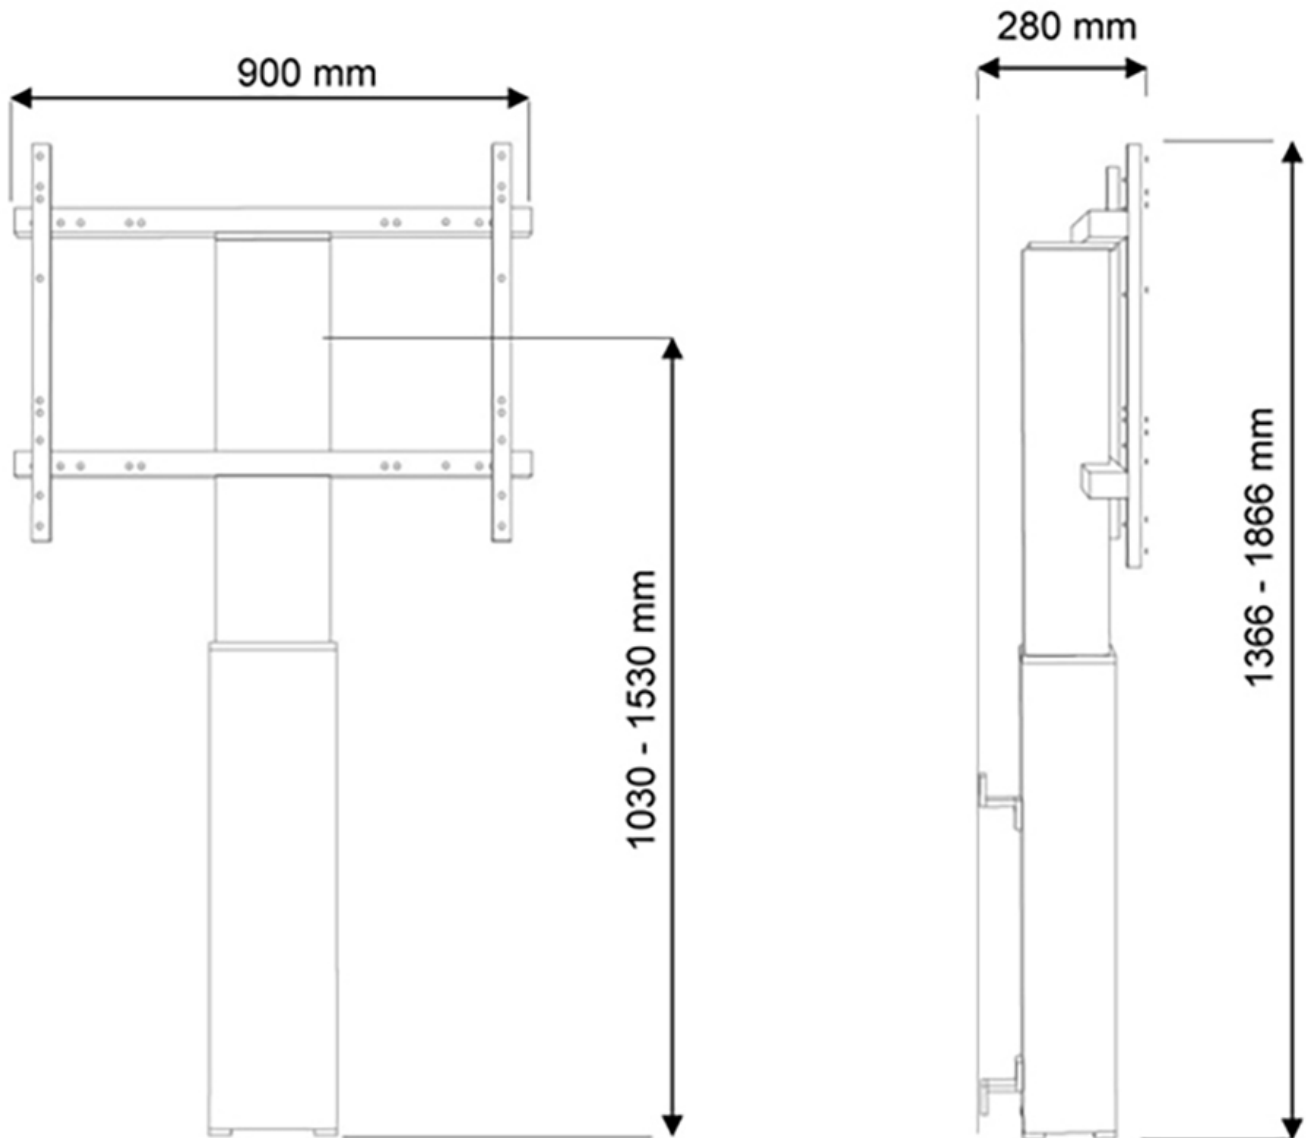

PLASMA-W2250BLACK NEOMOUNTS PLASMA-W2250BLACK TV FLOOR

Neomounts