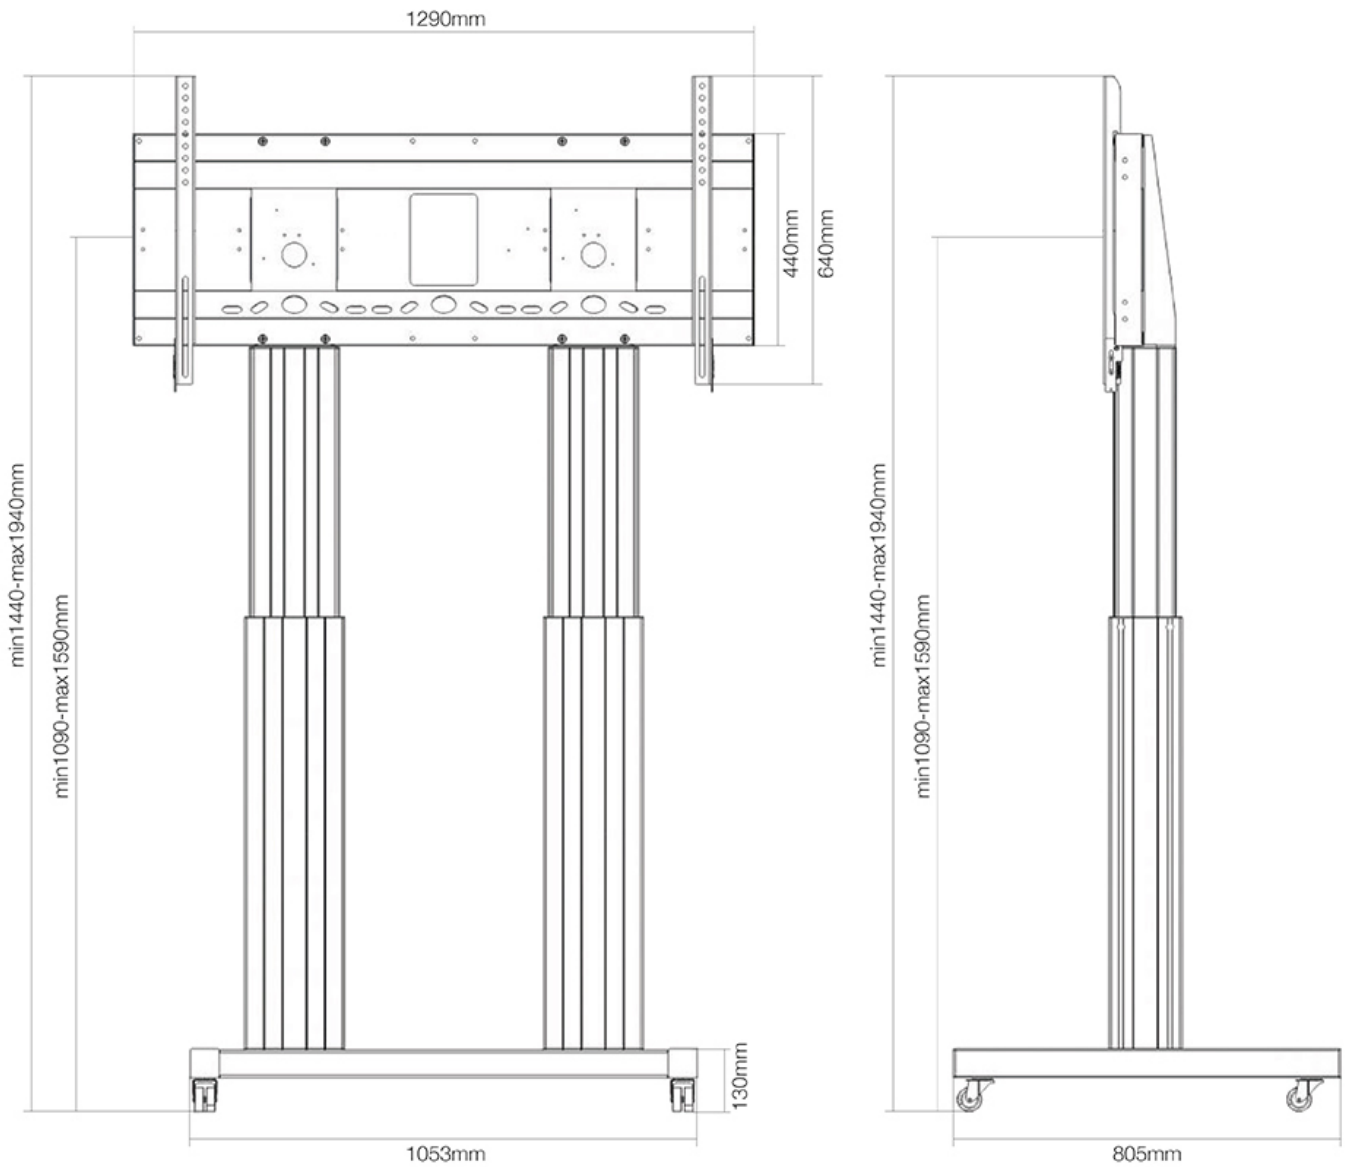

PLASMA-M2600BLACK NEOMOUNTS PLASMA-M2600BLACK TV

Neomounts