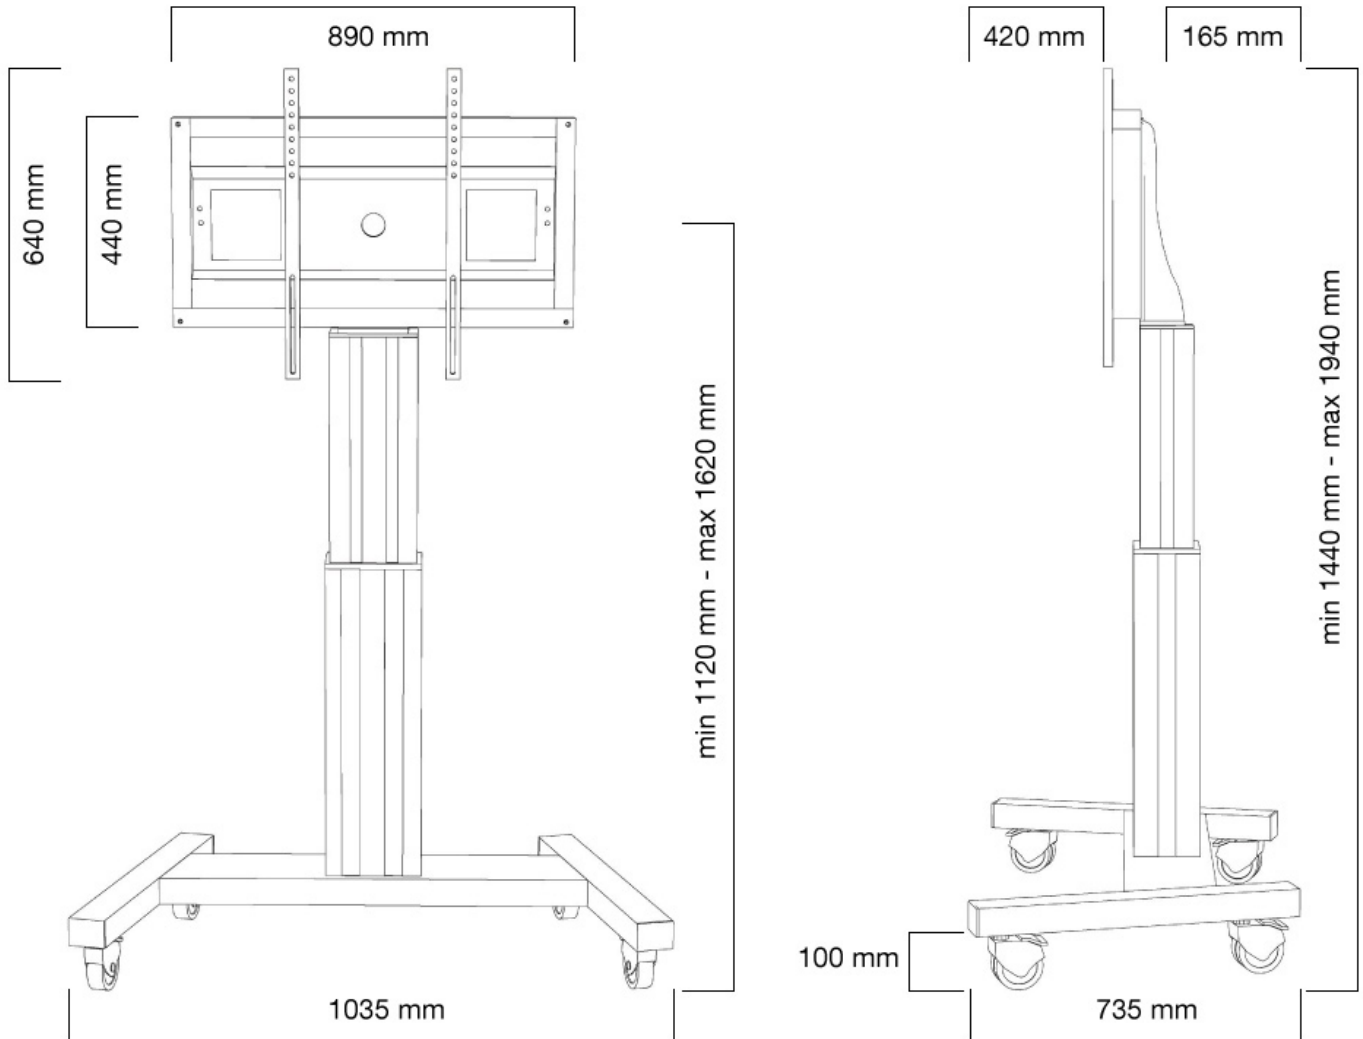

PLASMA-M2500SILVER NEOMOUNTS PLASMA-M2500SILVER TV

Neomounts