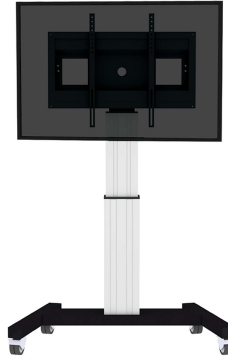

PLASMA-M2500SILVER NEOMOUNTS PLASMA-M2500SILVER TV

SPECIFICATIONS

GENERAL

Min. screen size*	42 inch
Max. screen size*	100 inch
Min. weight	0 kg (per screen)
Max. weight	150 kg (per screen)
Screens	1
VESA minimum	300x200 mm
VESA maximum	800x600 mm

Neomounts

Neomounts

Neomounts PLASMA-M2500SILVER TV trolley - 42-100" - max 150 kg - motorised h 111-161 cm - VESA 300x200-800x600 - lockable (excl. lock) - silver

With the Neomounts PLASMA-M2500SILVER automatic height adjustable floor stand you place a large format flat screen on the floor. Get optimal positioning for both standing and seated audiences, in any application, in any part of your location. Perfect to use in a class room, boardroom, presentation room or public entrance.

The PLASMA-M2500SILVER is suited for screens between 42-100" and has a load capacity of 150 kg. The trolley is suitable for screens with a VESA hole pattern of 300x200 to 600x800 mm. Behind the screen is a 6 cm deep space available to mount a media player or mini-computer. Cables can be guided at the back of the mount.

Easily roll this cart over doorways and thresholds with to the high quality wheels. The mobile electric floor lift is automatically height adjustable over a height of 50 cm with a remote control. From the floor to the center the distance of the screen is variable from 111 to 161 cm. The trolley features four solid castor wheels, of which the two front wheels are equipped with a brake.