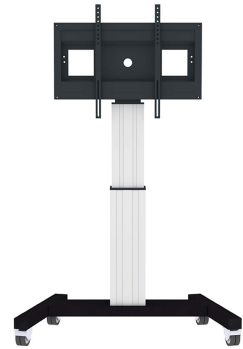

FUNCTIONALITY

Height adjustment	111-161 cm
Lockable	Lockable - Padlock not included
Width	104 cm
Depth	74 cm
Adjustment type	Motorised

INFORMATION

Color	Silver
Main material	Steel
Warranty	5 year
EAN code	8717371445928

Neomounts

Neomounts

Neomounts PLASMA-M2500SILVER TV trolley - 42-100" - max 150 kg - motorised h 111-161 cm - VESA 300x200-800x600 - lockable (excl. lock) - silver

With the Neomounts PLASMA-M2500SILVER automatic height adjustable floor stand you place a large format flat screen on the floor. Get optimal positioning for both standing and seated audiences, in any application, in any part of your location. Perfect to use in a class room, boardroom, presentation room or public entrance.

The PLASMA-M2500SILVER is suited for screens between 42-100" and has a load capacity of 150 kg. The trolley is suitable for screens with a VESA hole pattern of 300x200 to 600x800 mm. Behind the screen is a 6 cm deep space available to mount a media player or mini-computer. Cables can be guided at the back of the mount.

Easily roll this cart over doorways and thresholds with to the high quality wheels. The mobile electric floor lift is automatically height adjustable over a height of 50 cm with a remote control. From the floor to the center the distance of the screen is variable from 111 to 161 cm. The trolley features four solid castor wheels, of which the two front wheels are equipped with a brake.