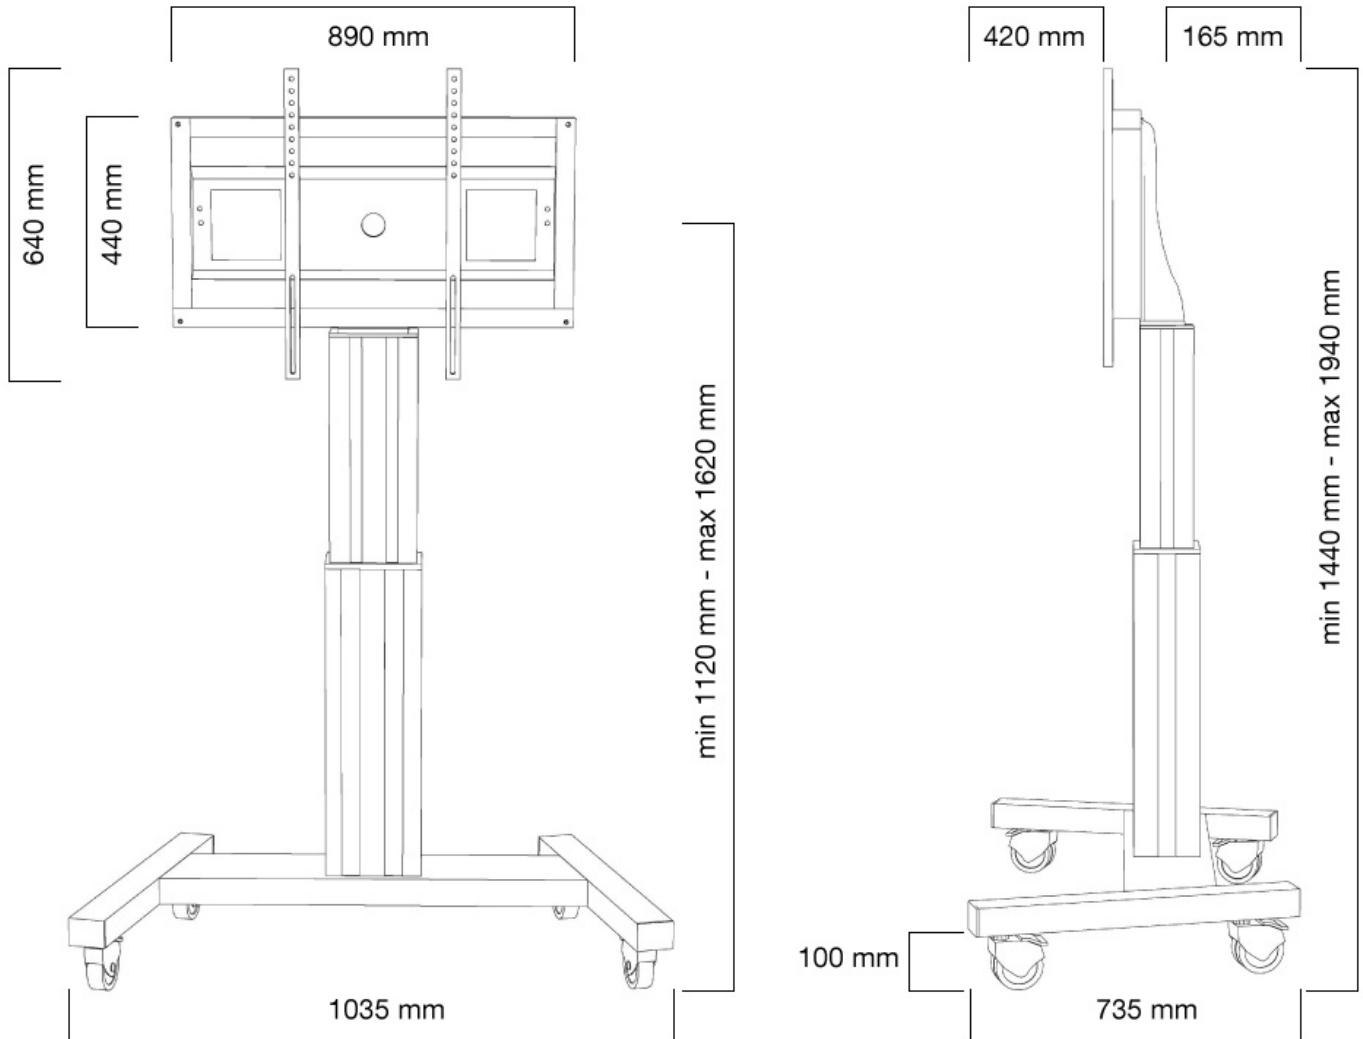

PLASMA-M2500BLACK NEOMOUNTS PLASMA-M2500BLACK TV

Neomounts