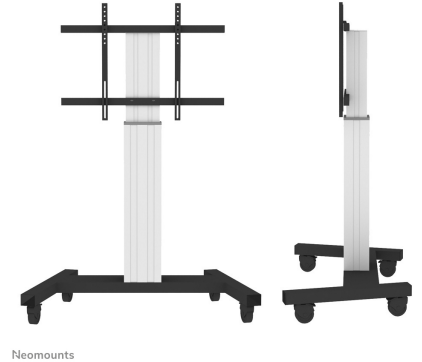

#### FUNCTIONALITY

Type	Fixed
Height adjustment	120-170 cm
Lockable	Lockable - Padlock not included
Width	103,5 cm
Depth	73,5 cm
Adjustment type	Motorised

### Neomounts PLASMA-M2250SILVER TV trolley - 42-100" - max 130 kg - motorised h 120-170 cm - VESA 200x200-800x600 - lockable (excl. lock) - silver

With the Neomounts PLASMA-M2250SILVER automatic height adjustable floor stand you place a large format flat screen on the floor. Get optimal positioning for both standing and seated audiences, in any application, in any part of your location. Perfect to use in a class room, boardroom, presentation room or public entrance.

The PLASMA-M2250SILVER is suited for screens between 42"-100" and has a load capacity of 130 kg. The trolley is suitable for screens with a VESA hole pattern of 200x200 to 800x600 mm. Cables can be guided at the back of the mount.

Easily roll this cart over doorways and thresholds with to the high quality wheels. The mobile electric floor lift is automatically height adjustable over a height of 50 cm with a remote control. From the floor to the center the distance of the screen is variable from 120 cm to 170 cm.