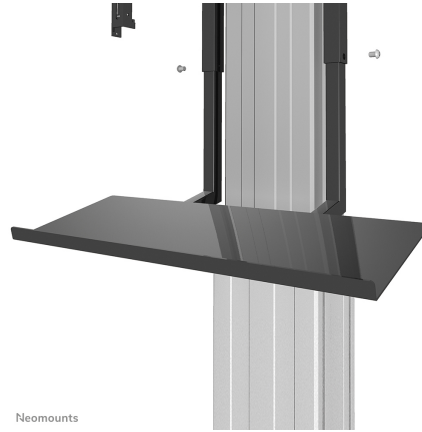

PLASMA-M2250KEYB

NEOMOUNTS PLASMA-M2250KEYB

SPECIFICATIONS

GENERAL

Min. weight	0 kg (per screen)
Max. weight	5 kg (per screen)

FUNCTIONALITY

Width adjustment	60 cm
Depth adjustment	19,5 cm

INFORMATION

Color	Black
Main material	Steel
Warranty	5 year
EAN code	8717371449964

*Please note: The inch sizes stated are just an indication, combined with the weight and VESA sizes. The maximum weight and VESA size are absolute restrictions for the products and should not be exceeded.

Neomounts PLASMA-M2250KEYB Multimedia holder - max 5 kg - suitable for PLASMA-M2250/W2250BLACK/SILVER - black

Neomounts model PLASMA-M2250KEYB is a universal laptop shelf for the PLASMA-M2250- & PLASMA-W2250-series electric height adjustable trolleys and floor stands.

The laptop shelf can be mounted on the height adjustable column and the plate has a width of 60 cm and a depth of 19,5 cm.

All installation material is included with the product. Warranty: 5 year.

PLASMA-M2250KEYB NEOMOUNTS PLASMA-M2250KEYB