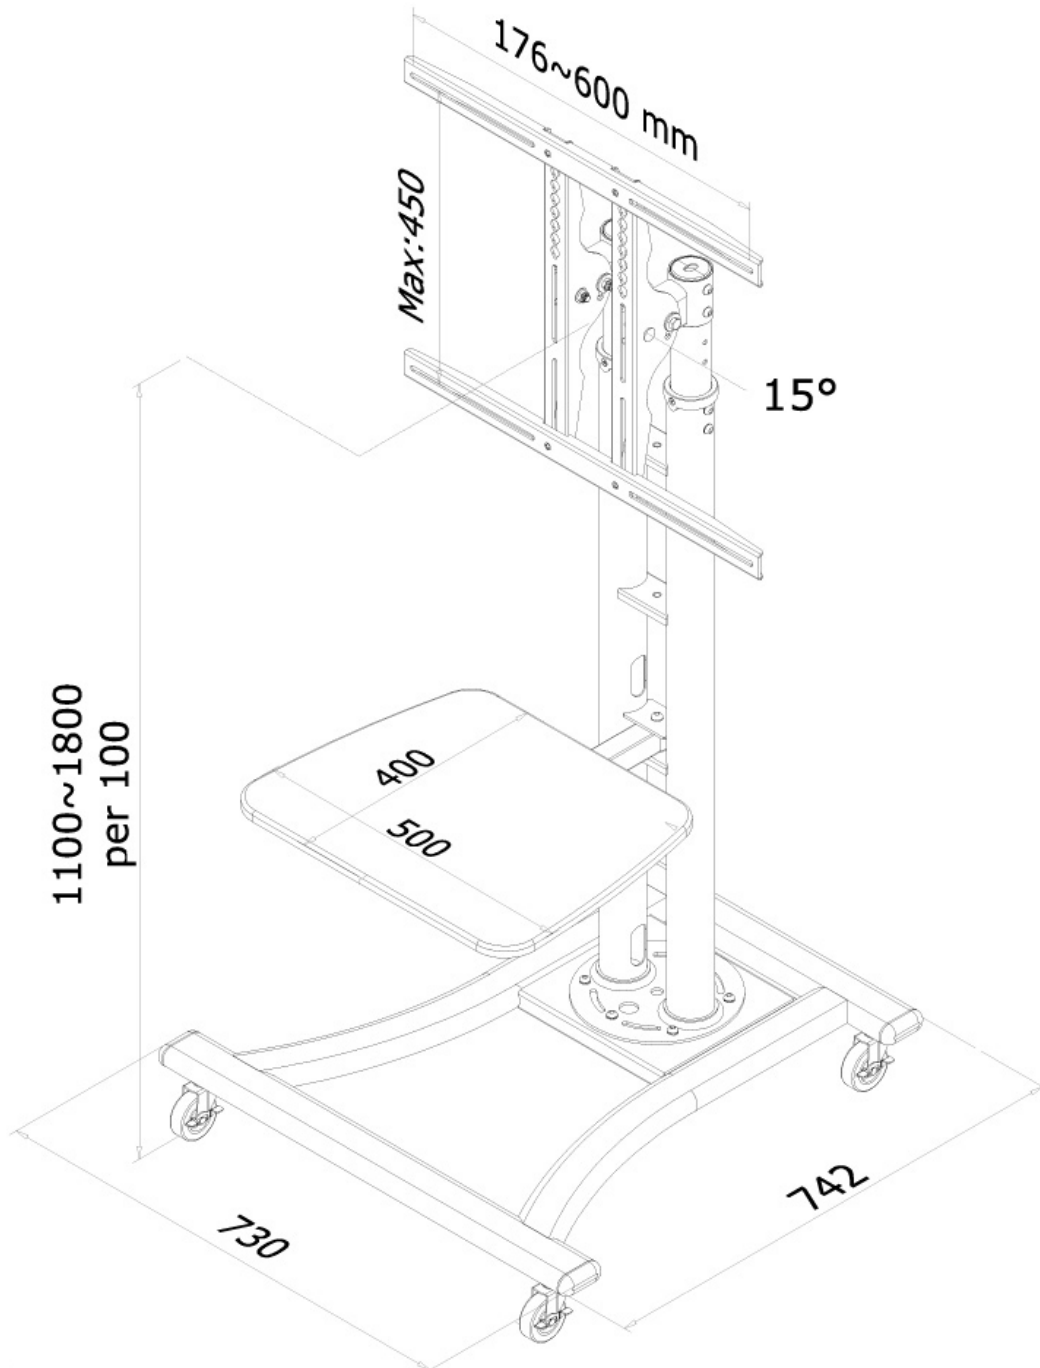

PLASMA-M1800E

NEOMOUNTS PLASMA-M1800E TV TROLLEY

Neomounts

Measuring unit: mm