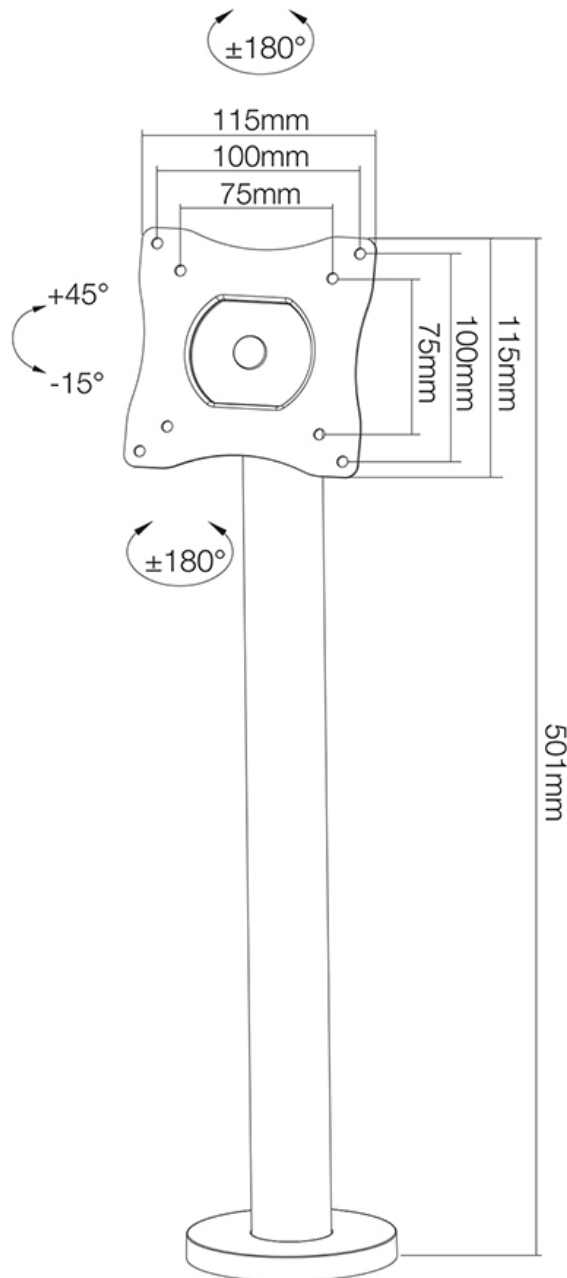

NS-DPOS100BLACK

NEOMOUNTS NS-DPOS100BLACK MONITOR

Neomounts