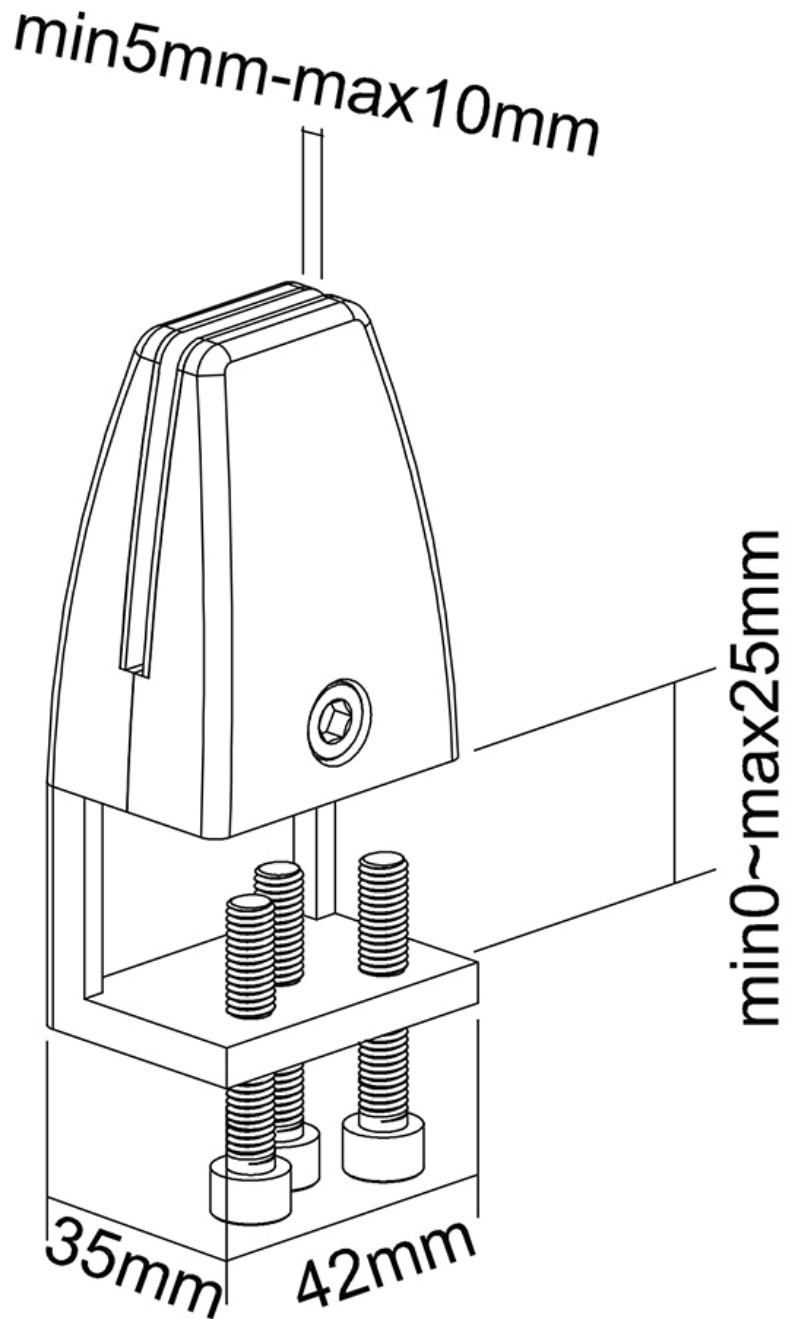

NS-CLMP25WHITE

NEOMOUNTS NS-CLMP25WHITE DESK CLAMP

Neomounts