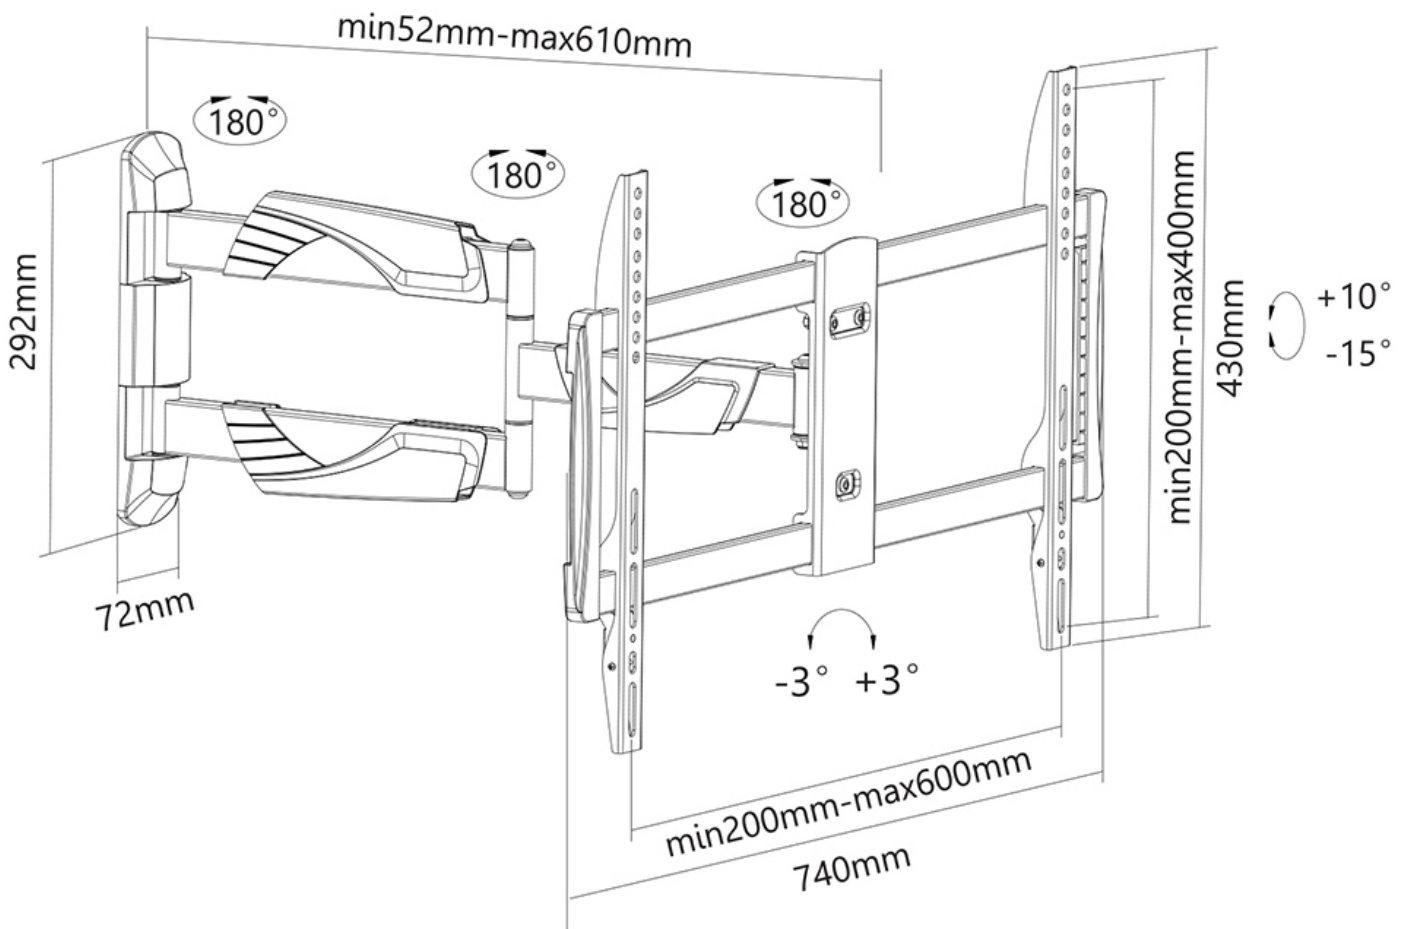

NM-W460BLACK

NEOMOUNTS NM-W460BLACK TV MOUNT

Neomounts