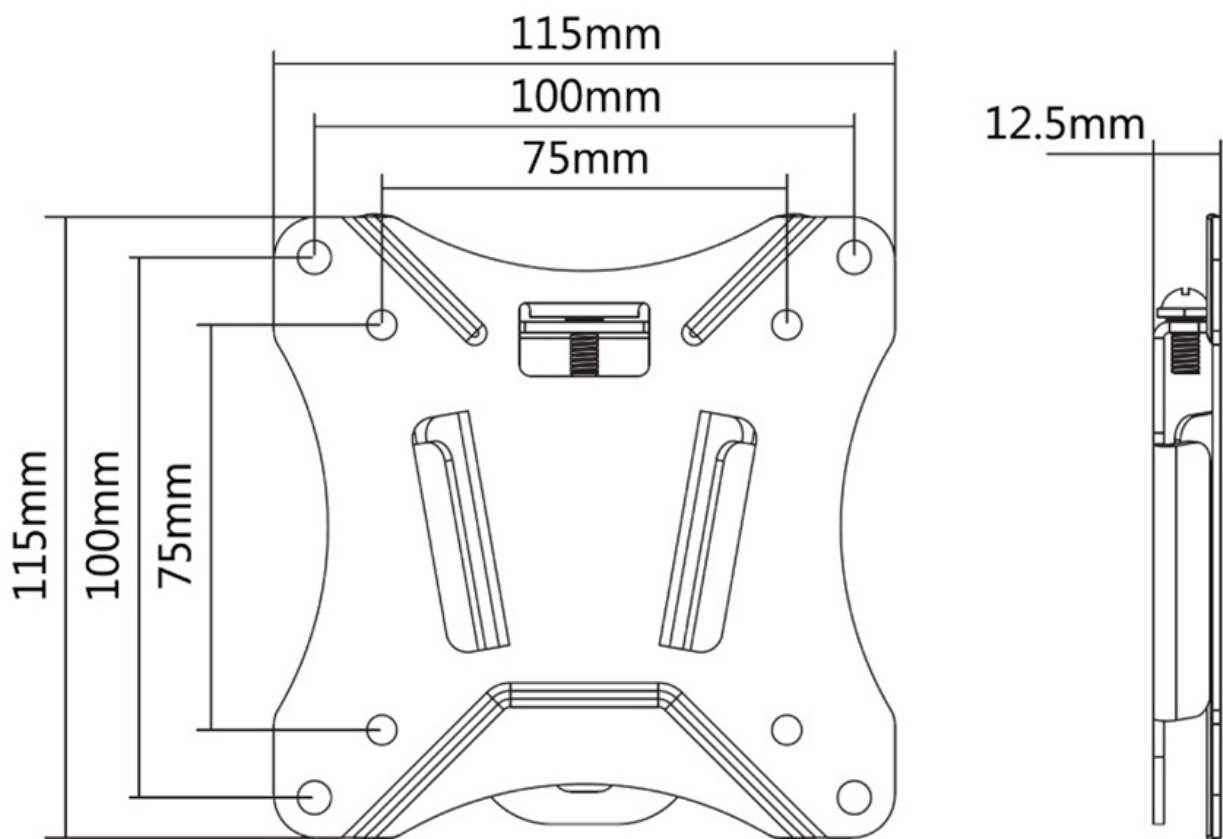

NM-W25BLACK

NEOMOUNTS NM-W25BLACK MONITOR/TV

Neomounts