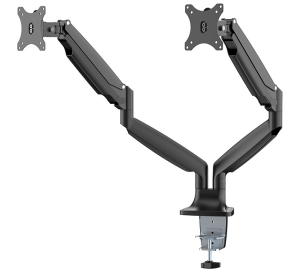

Neomounts

Neomounts NM-D750DBLACK Dual monitor arm - 10-32" - 1-9 kg/screen - gas spring - black

The Neomounts desk mount, model NM-D750DBLACK is a tilt-, swivel and rotatable desk mount for 2 flat screens up to 32". This mount is a great choice for space saving placement on desks using a desk clamp or grommet mount.

Neomounts' unique tilt (180°), rotate (180°) and swivel (180°) technology allows the mount to change to any viewing angle to fully benefit from the capabilities of the flat screen. The mount is easily individually height adjustable from 17 to 51 centimetres using a gas spring. Depth adjustable from 0 to 61 centimetres. A unique cable management conceals and routes cables from mount to flat screen. Hide your cables to keep the workplace nice and tidy.

Neomounts NM-D750DBLACK has three pivot points and is suitable for screens up to 32" (82 cm). The weight capacity of this product is 9 kg each screen. The desk mount is suitable for screens that meet VESA hole pattern 75x75 or 100x100mm. Different hole patterns can be covered using Neomounts VESA adapter plates.

By using an ergonomic mount neck- and back complaints can be avoided. Ideal for use in offices and on counters or in a reception area.

All installation material is included with the product.