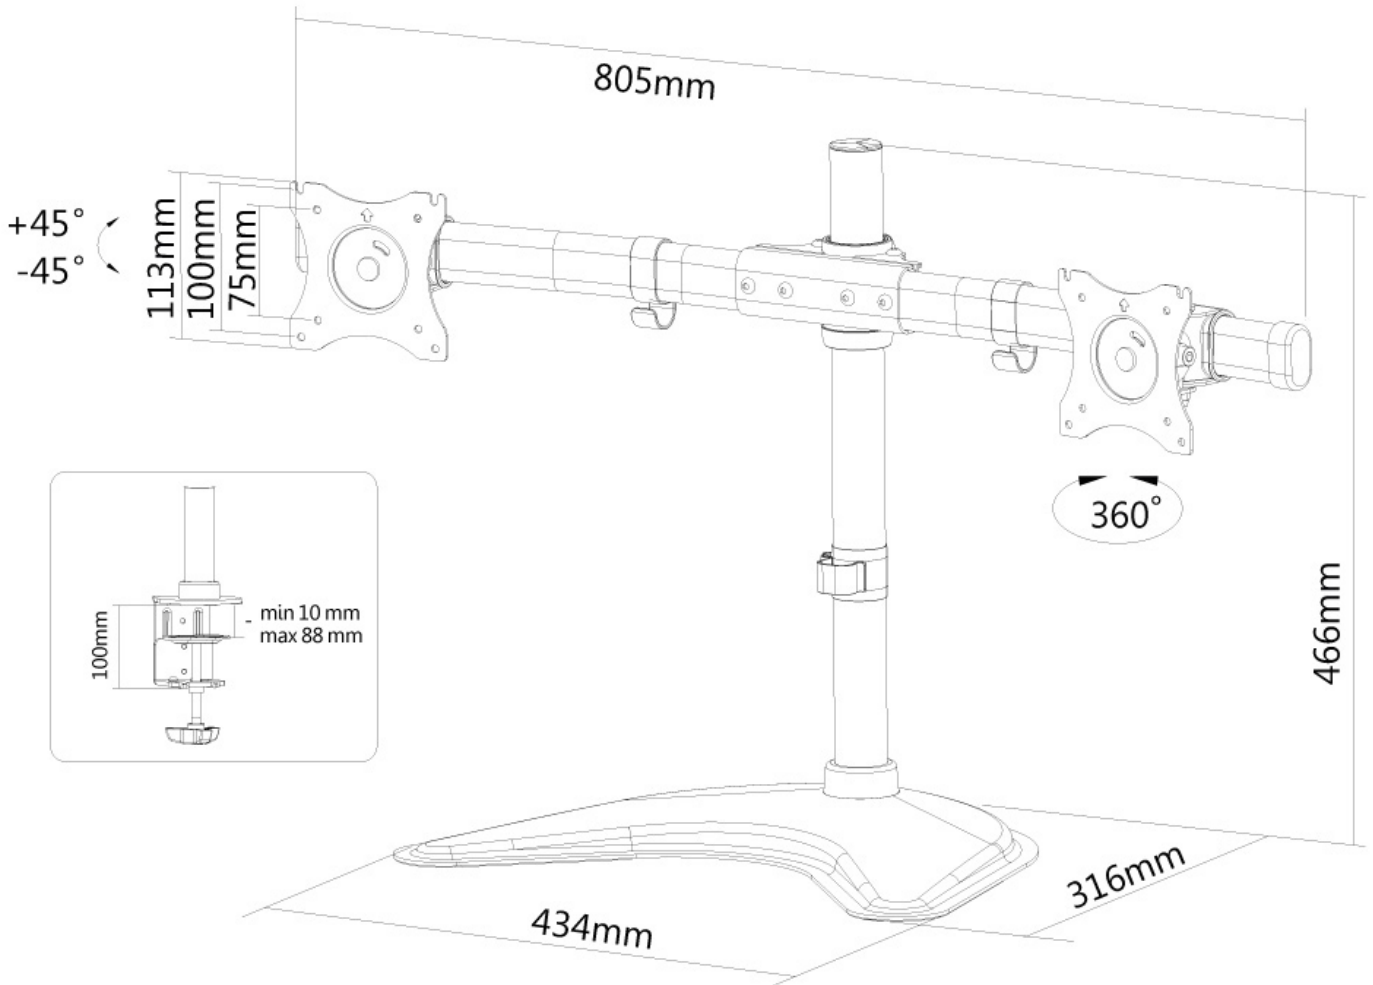

NM-D335DBLACK

NEOMOUNTS NM-D335DBLACK MONITOR

Neomounts