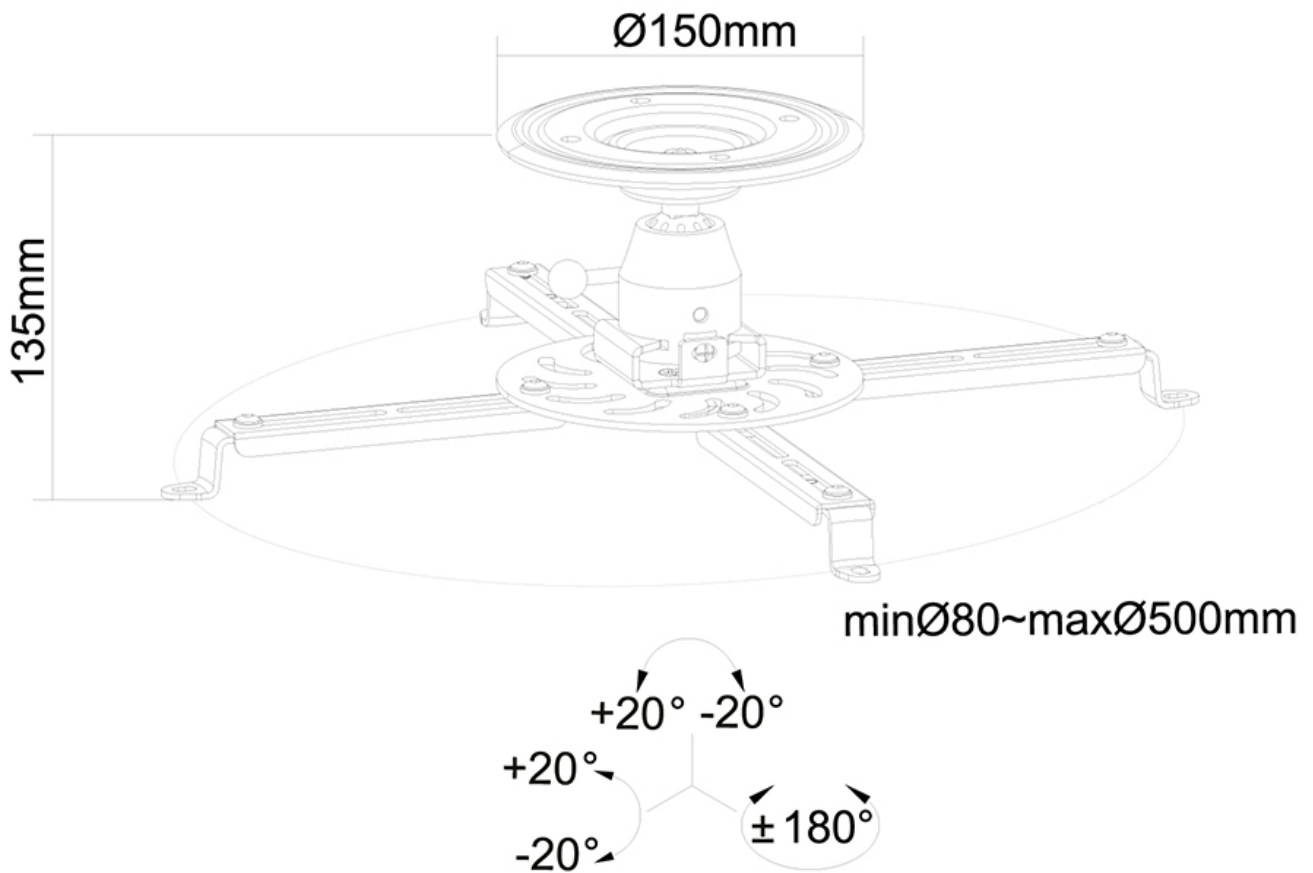

NM-BC25BLACK

NEOMOUNTS PROJECTOR CEILING MOUNT

Neomounts