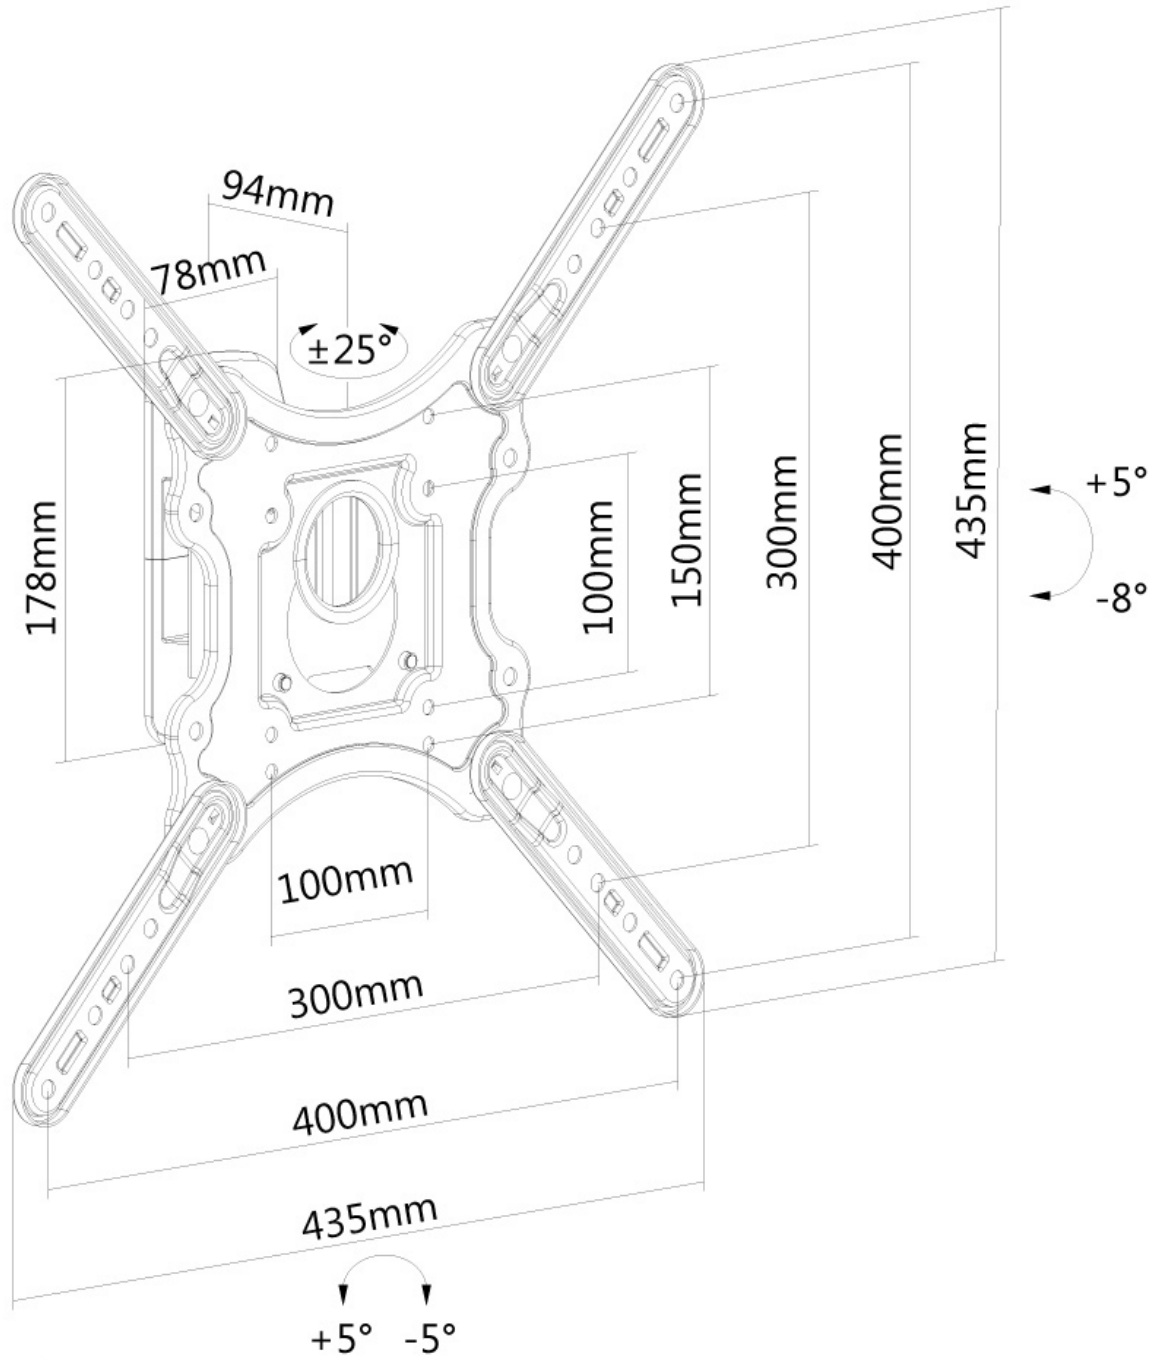

LED-W410BLACK

NEOMOUNTS TV WALL MOUNT

Neomounts