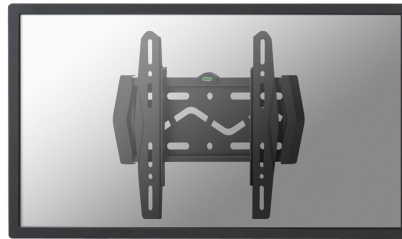

LED-W120

NEOMOUNTS LED-W120 TV MOUNT WALL

SPECIFICATIONS

GENERAL

Min. screen size*	22 inch
Max. screen size*	40 inch
Max. weight	50 kg (per screen)
Screens	1
VESA minimum	100x100 mm
VESA maximum	200x200 mm
Distance to wall	1,7-3 cm

FUNCTIONALITY

Type	Fixed
Adjustment type	None

INFORMATION

Color	Black
Main material	Steel
Warranty	5 year
EAN code	8717371442958

*Please note: The inch sizes stated are just an indication, combined with the weight and VESA sizes. The maximum weight and VESA size are absolute restrictions for the products and should not be exceeded.

Neomounts

Neomounts

Neomounts LED-W120 Ultra-flat TV mount wall - 22-40" - max 50 kg - VESA 100x100-200x200 - d 1,7-3 cm - black

The Neomounts wall mount, model LED-W120 is a fixed wall mount for flat screens up to 40" (102 cm). This mount is a great choice when you want the ultimate viewing flexibility with your flat screen. Depth of this mount is 1,5 to 3 centimetres.

Neomounts LED-W120 is suitable for screens up to 40" (102 cm). The weight capacity of this product is 50 kg each screen. The wall mount is suitable for screens that meet VESA hole pattern 100x100 to 200x200mm. Different hole patterns can be covered using Neomounts VESA adapter plates.