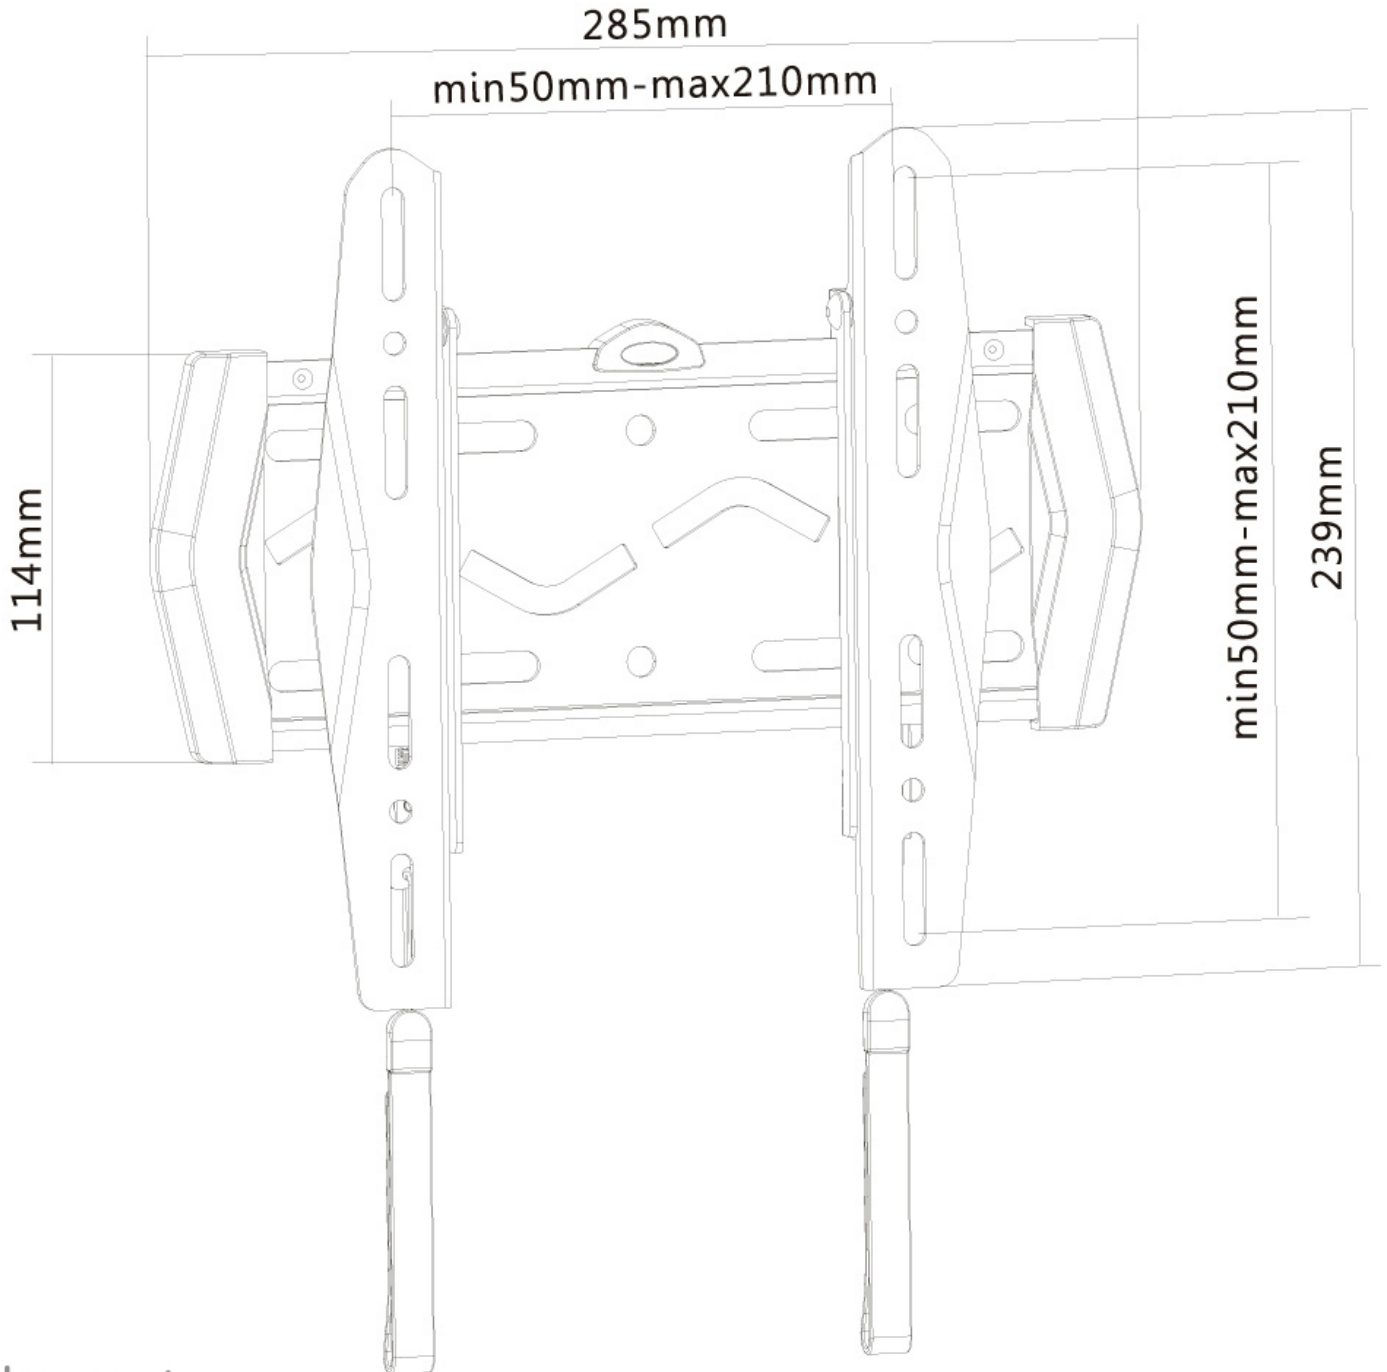

LED-W120

NEOMOUNTS LED-W120 TV MOUNT WALL

Neomounts