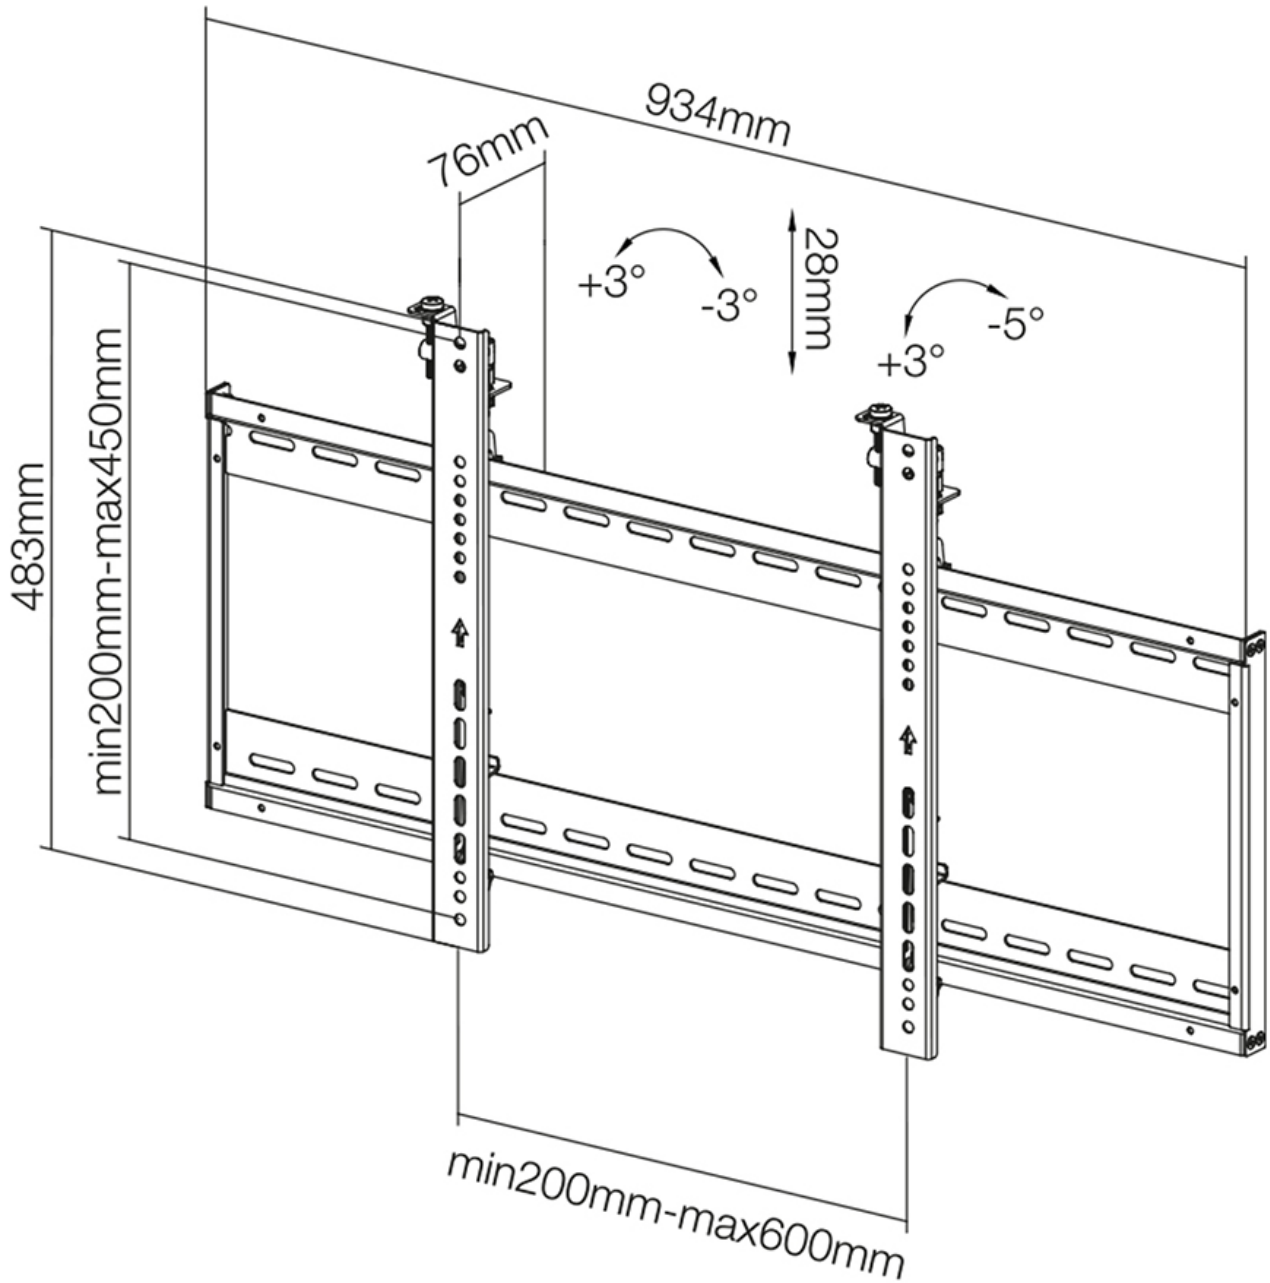

LED-VW500BLACK

NEOMOUNTS VIDEO WALL MOUNT

Neomounts