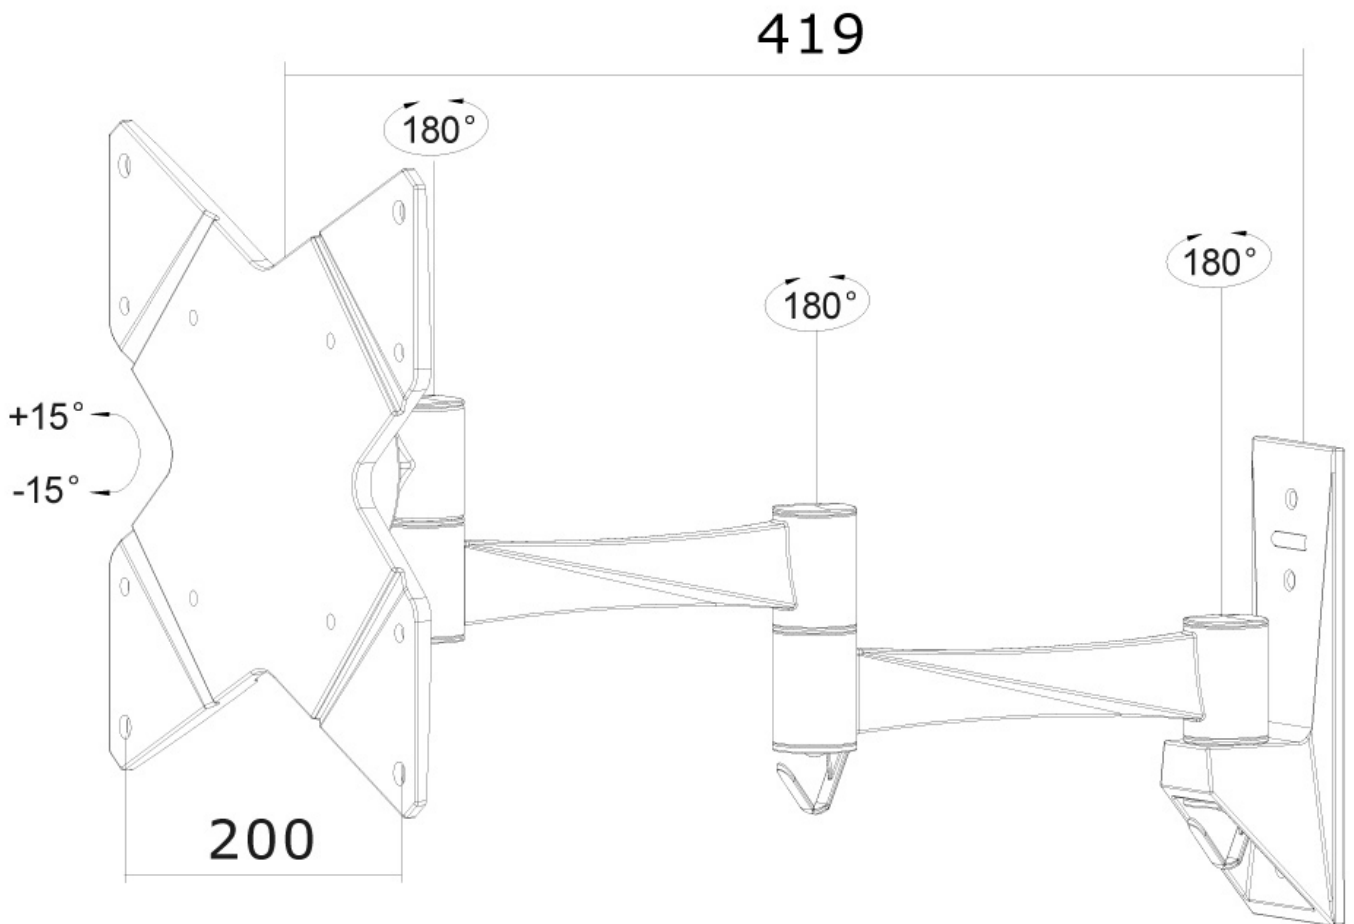

FPMA-W835

NEOMOUNTS FPMA-W835 MONITOR/TV MOUNT

Neomounts

Measuring unit: mm