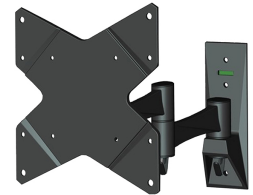

FUNCTIONALITY

Type	Tilt Rotate Swivel Full motion
Tilt (degrees)	30°
Swivel (degrees)	180°
Rotate (degrees)	360°
Adjustment type	None

INFORMATION

Color	Black
Main material	Aluminium
Warranty	5 year
EAN code	8717371443122

Neomounts

Neomounts

Neomounts FPMA-W835 Full motion Monitor/TV mount wall - 10-40" - max 20 kg - VESA 75x75-200x200 - d 9-42 cm - black

The Neomounts wall mount, model FPMA-W835 is a tilt-, swivel and rotatable wall mount for flat screens up to 40". This mount is a great choice when you want the ultimate viewing flexibility with your flat screen. Effortless pull the display out from the wall, position it in almost any direction, turn it around corners and then smoothly return it to the wall when finished.

Neomounts' tilt (30°), rotate (360°) and swivel (180°) technology allows the mount to change to any viewing angle to fully benefit from the capabilities of the flat screen. The mount is easily depth adjustable from 9 to 42 centimetres. Cable management conceals and routes cables from mount to flat screen. Hide your cables to keep living room, bedroom or home cinema installation nice and tidy.

Neomounts FPMA-W835 has three pivot points and is suitable for screens up to 40" (102 cm). The weight capacity of this product is 20 kg each screen. The wall mount is suitable for screens that meet VESA hole pattern 75x75 to 200x200mm. Different hole patterns can be covered using Neomounts VESA adapter plates.