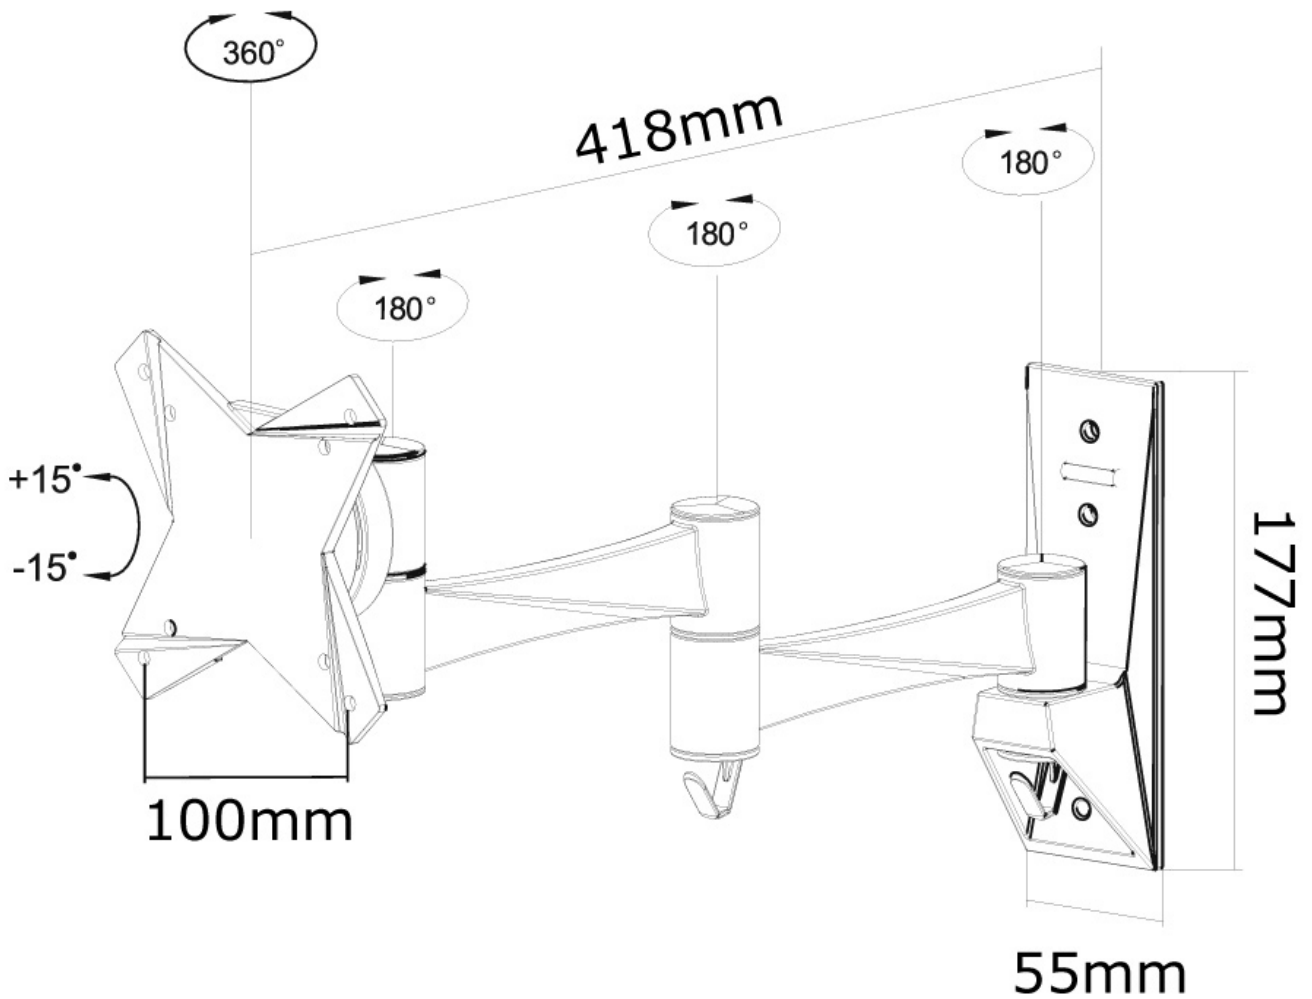

FPMA-W832

NEOMOUNTS BY NEWSTAR TV WALL MOUNT

Neomounts