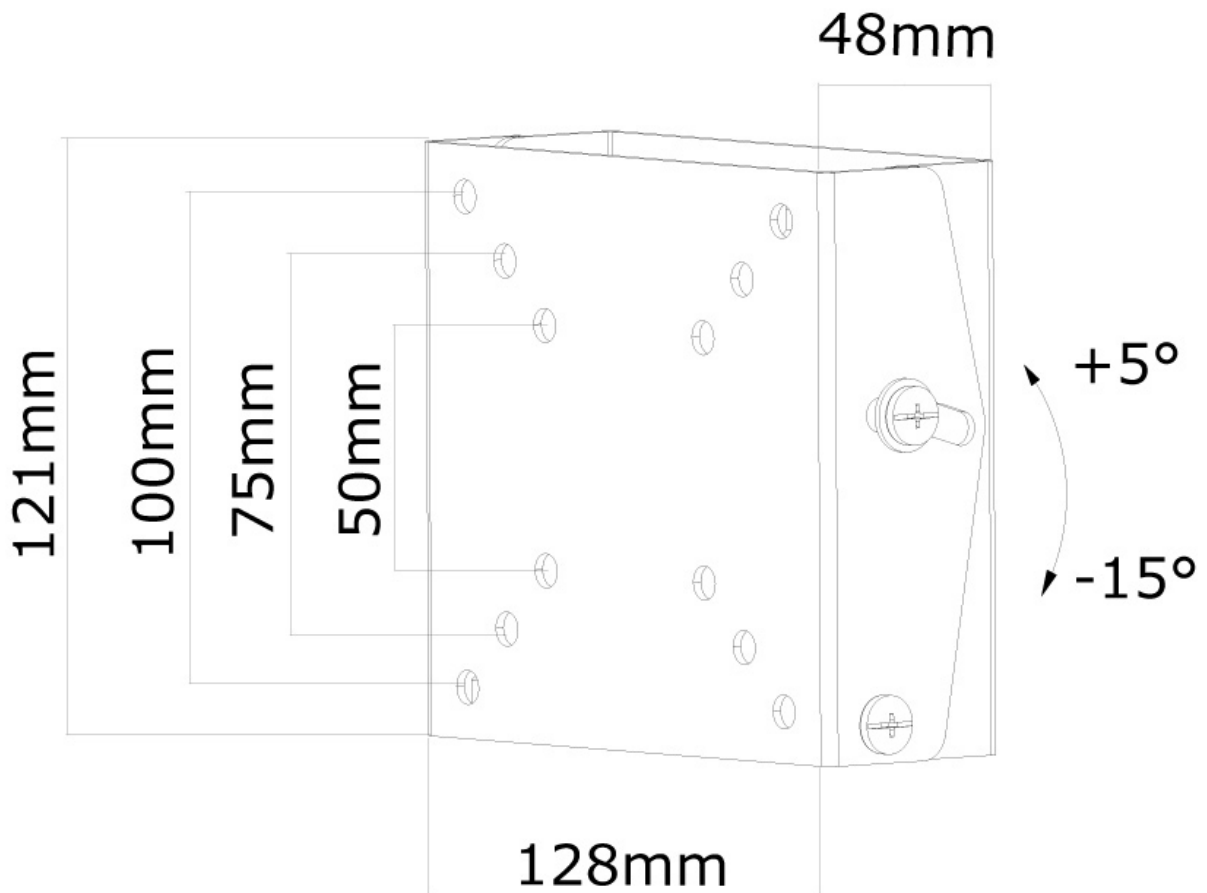

FPMA-W60

NEOMOUNTS BY NEWSTAR TV WALL MOUNT

Neomounts