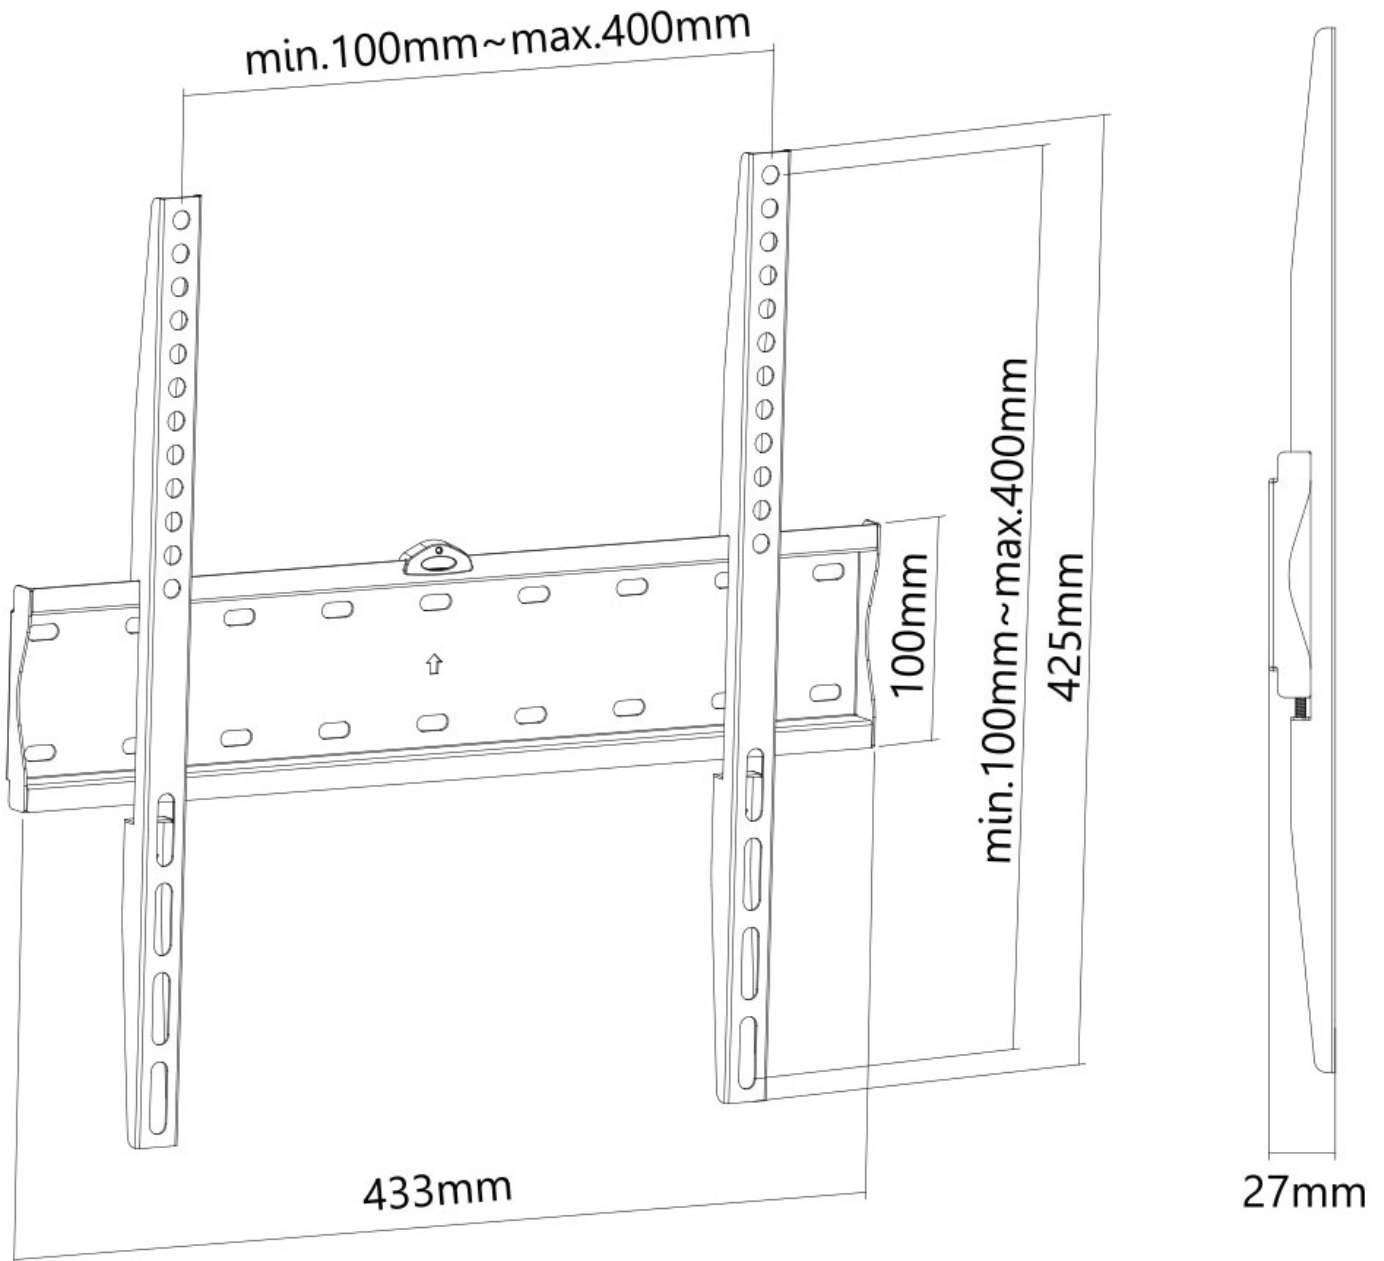

FPMA-W300BLACK

NEOMOUNTS FPMA-W300BLACK TV MOUNT

Neomounts