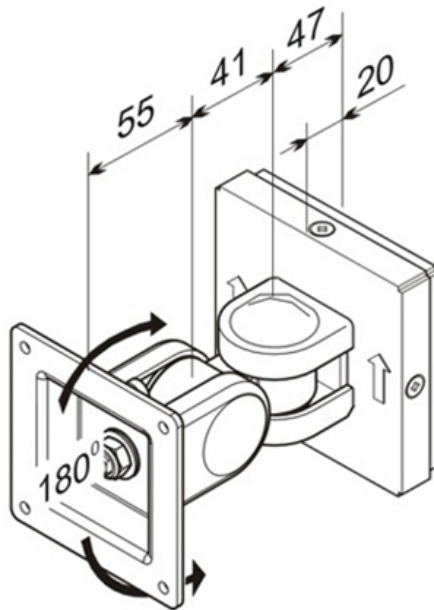

FPMA-W200

NEOMOUNTS BY NEWSTAR TV WALL MOUNT

Neomounts

Measuring unit: mm