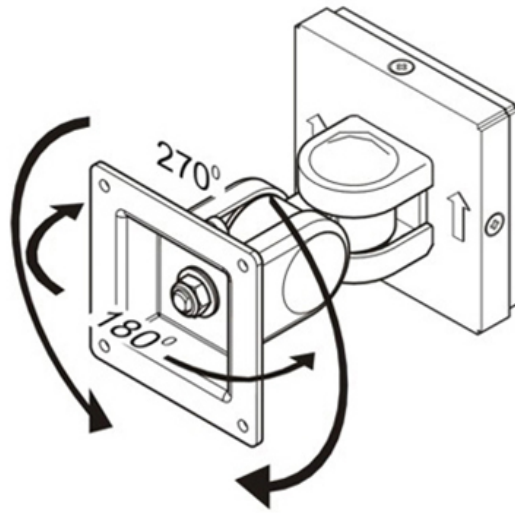

FPMA-W200

NEOMOUNTS BY NEWSTAR TV WALL MOUNT

Neomounts

Measuring unit: mm