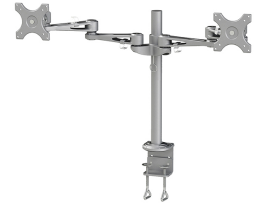

FUNCTIONALITY

Type	Tilt Rotate Swivel Full motion
Height adjustment	0-50 cm
Width adjustment	83,2 cm
Depth adjustment	12-50 cm
Tilt (degrees)	180°
Swivel (degrees)	180°
Rotate (degrees)	360°
Height	68,6 cm
Depth	51,4 cm
Adjustment type	Manual

Neomounts

Neomounts

Neomounts FPMA-D935D Dual monitor arm - 14-27" - 0-6 kg/screen - silver

The Neomounts desk mount, model FPMA-D935D is a tilt-, swivel and rotatable desk mount for 2 flat screens up to 27". This mount is a great choice for space saving placement on desks using a desk clamp.

Neomounts versatile tilt (180°), rotate (360°) and swivel (300°) technology allows the mount to change to any viewing angle to fully benefit from the capabilities of the flat screen. The mount is manually height adjustable from 0 to 50 centimetres. Depth adjustable from 12 to 50 centimetres. An innovative cable management conceals and routes cables from mount to flat screen. Hide your cables to keep the workplace nice and tidy.

Neomounts FPMA-D935D has three pivot points and is suitable for screens up to 27" (69 cm). The weight capacity of this product is 6 kg each screen. The desk mount is suitable for screens that meet VESA hole pattern 75x75 or 100x100mm. Different hole patterns can be covered using Neomounts VESA adapter plates.